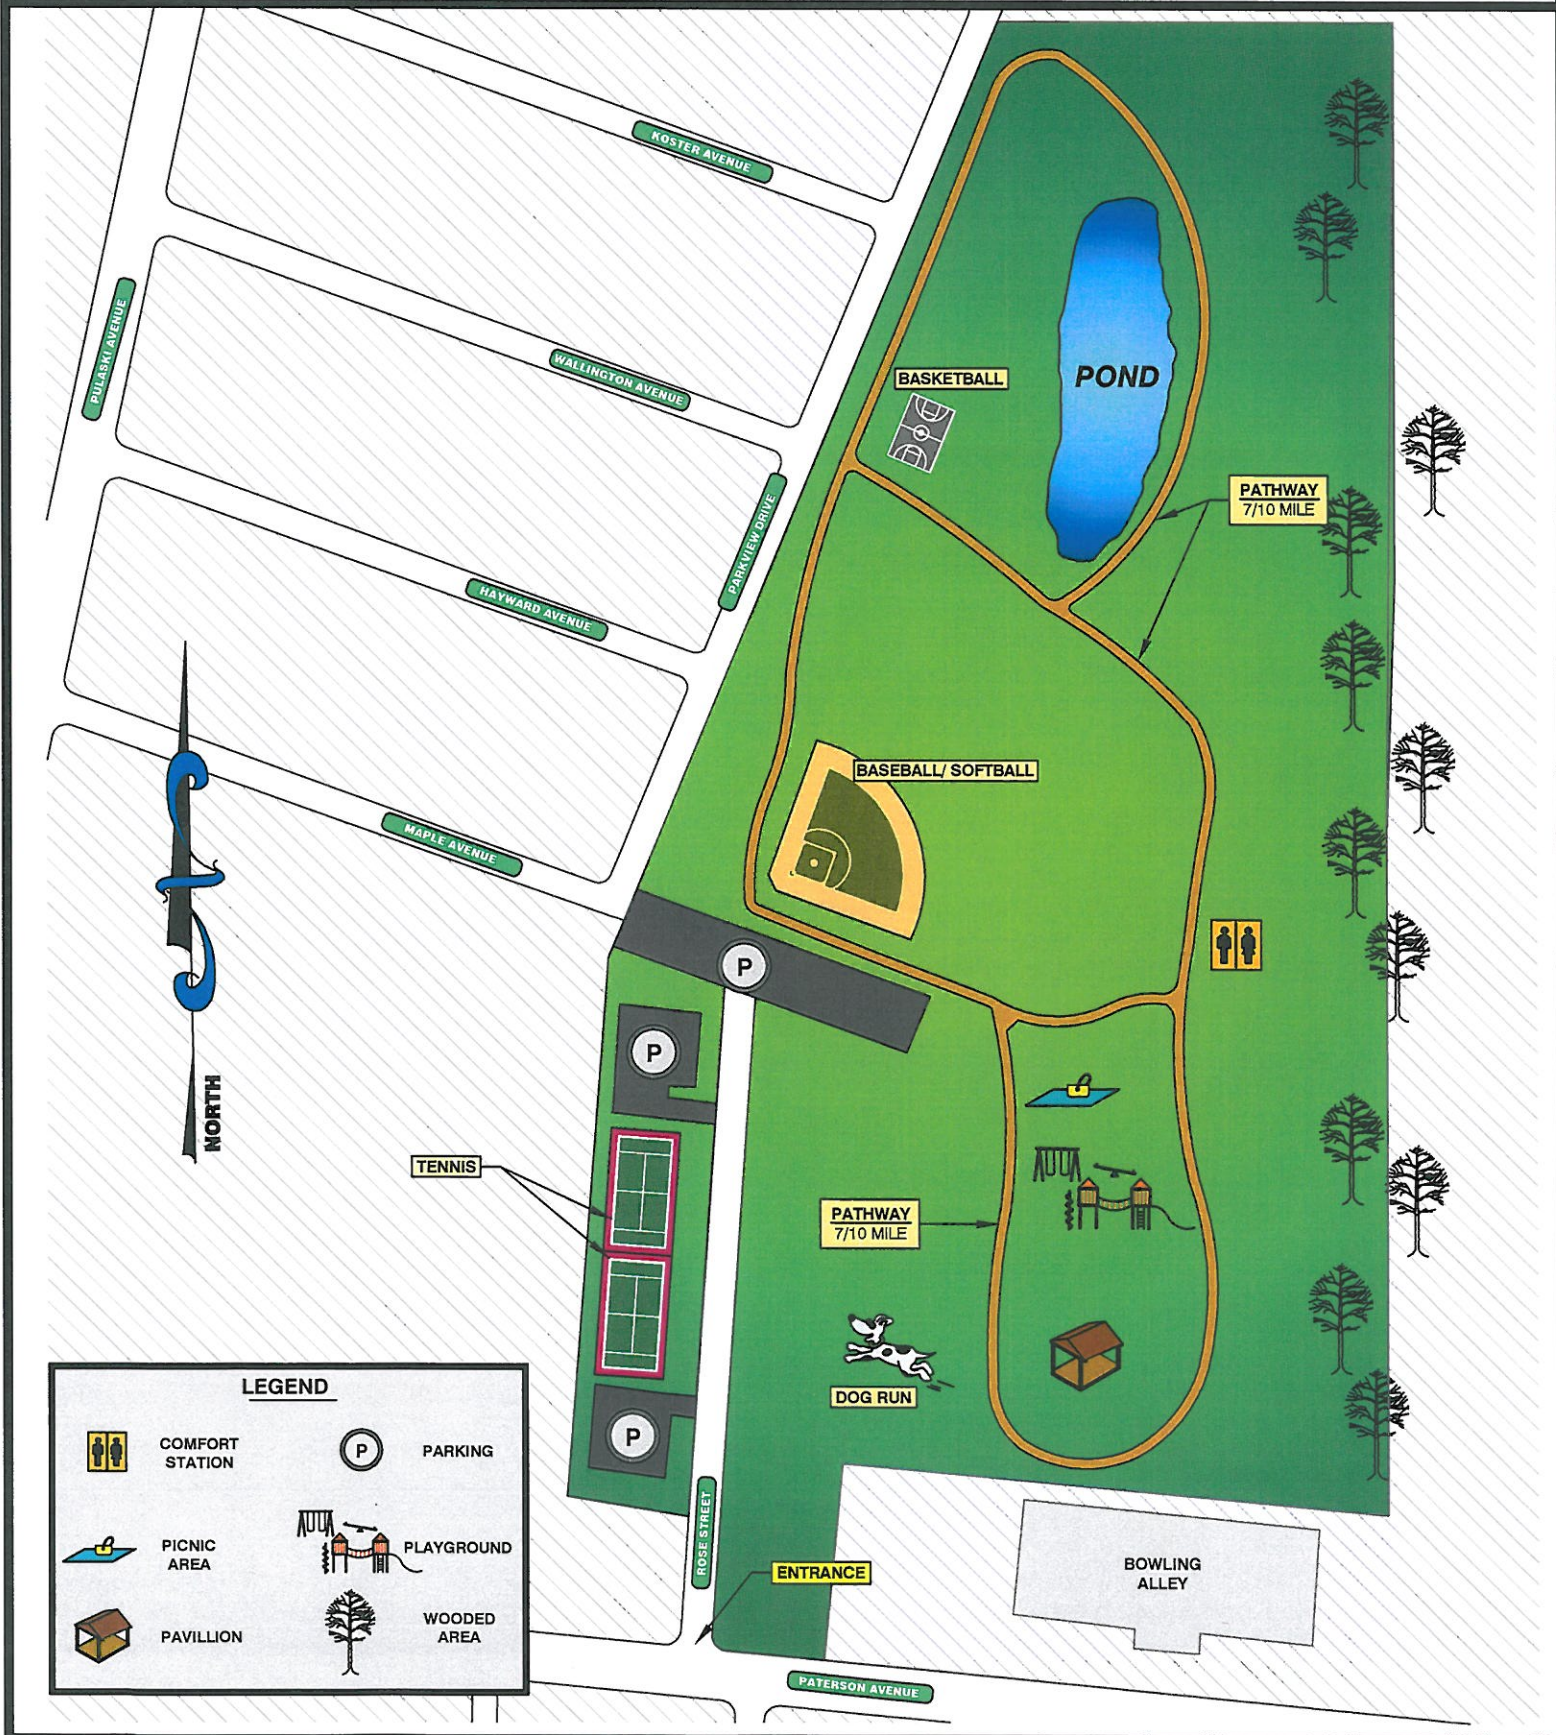

SAMUEL NELKIN COUNTY PARK

PATERSON AVENUE & ROSE STREET
WALLINGTON, N.J.

LEGEND

COMFORT STATION

PARKING

PICNIC AREA

PLAYGROUND

PAVILLION

WOODED AREA

ENTRANCE

BOWLING ALLEY