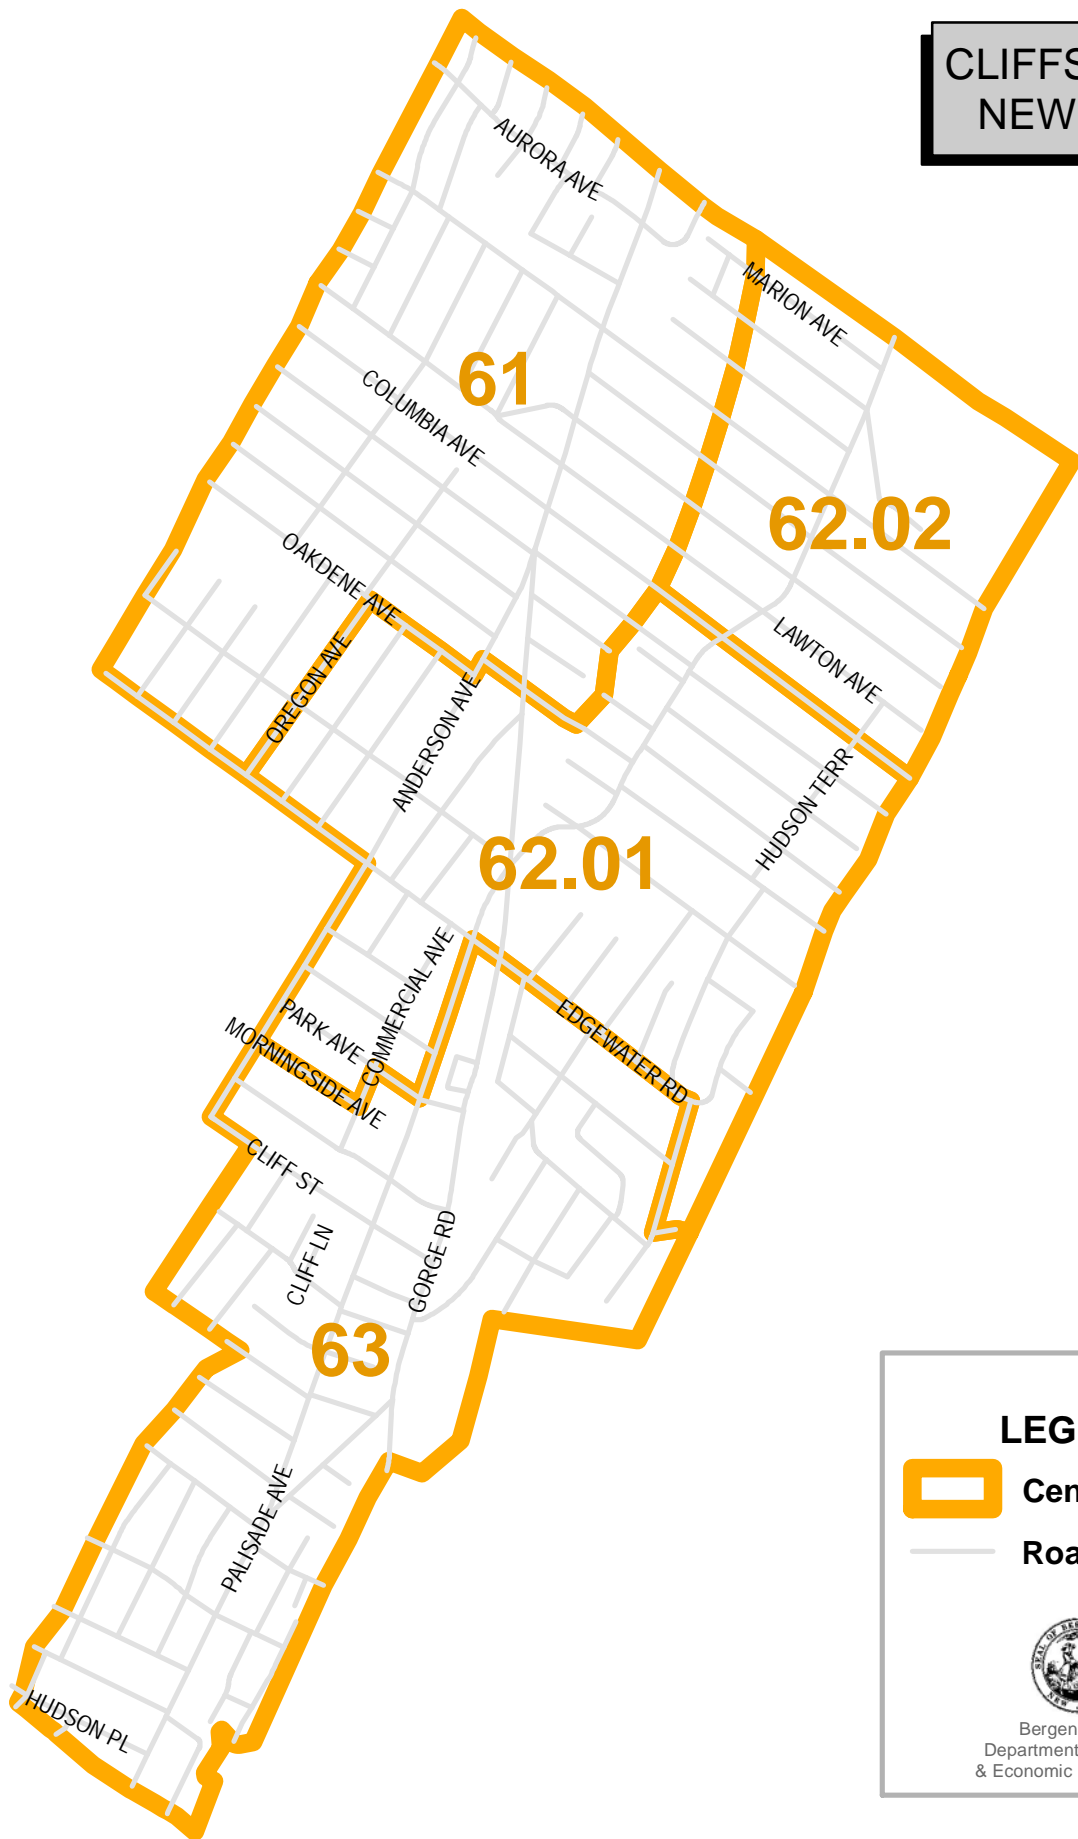

2010 CENSUS TRACTS

CLIFFSIDE PARK
NEW JERSEY

LEGEND

-  Census Tracts
-  Roads

Bergen County
Department of Planning
& Economic Development