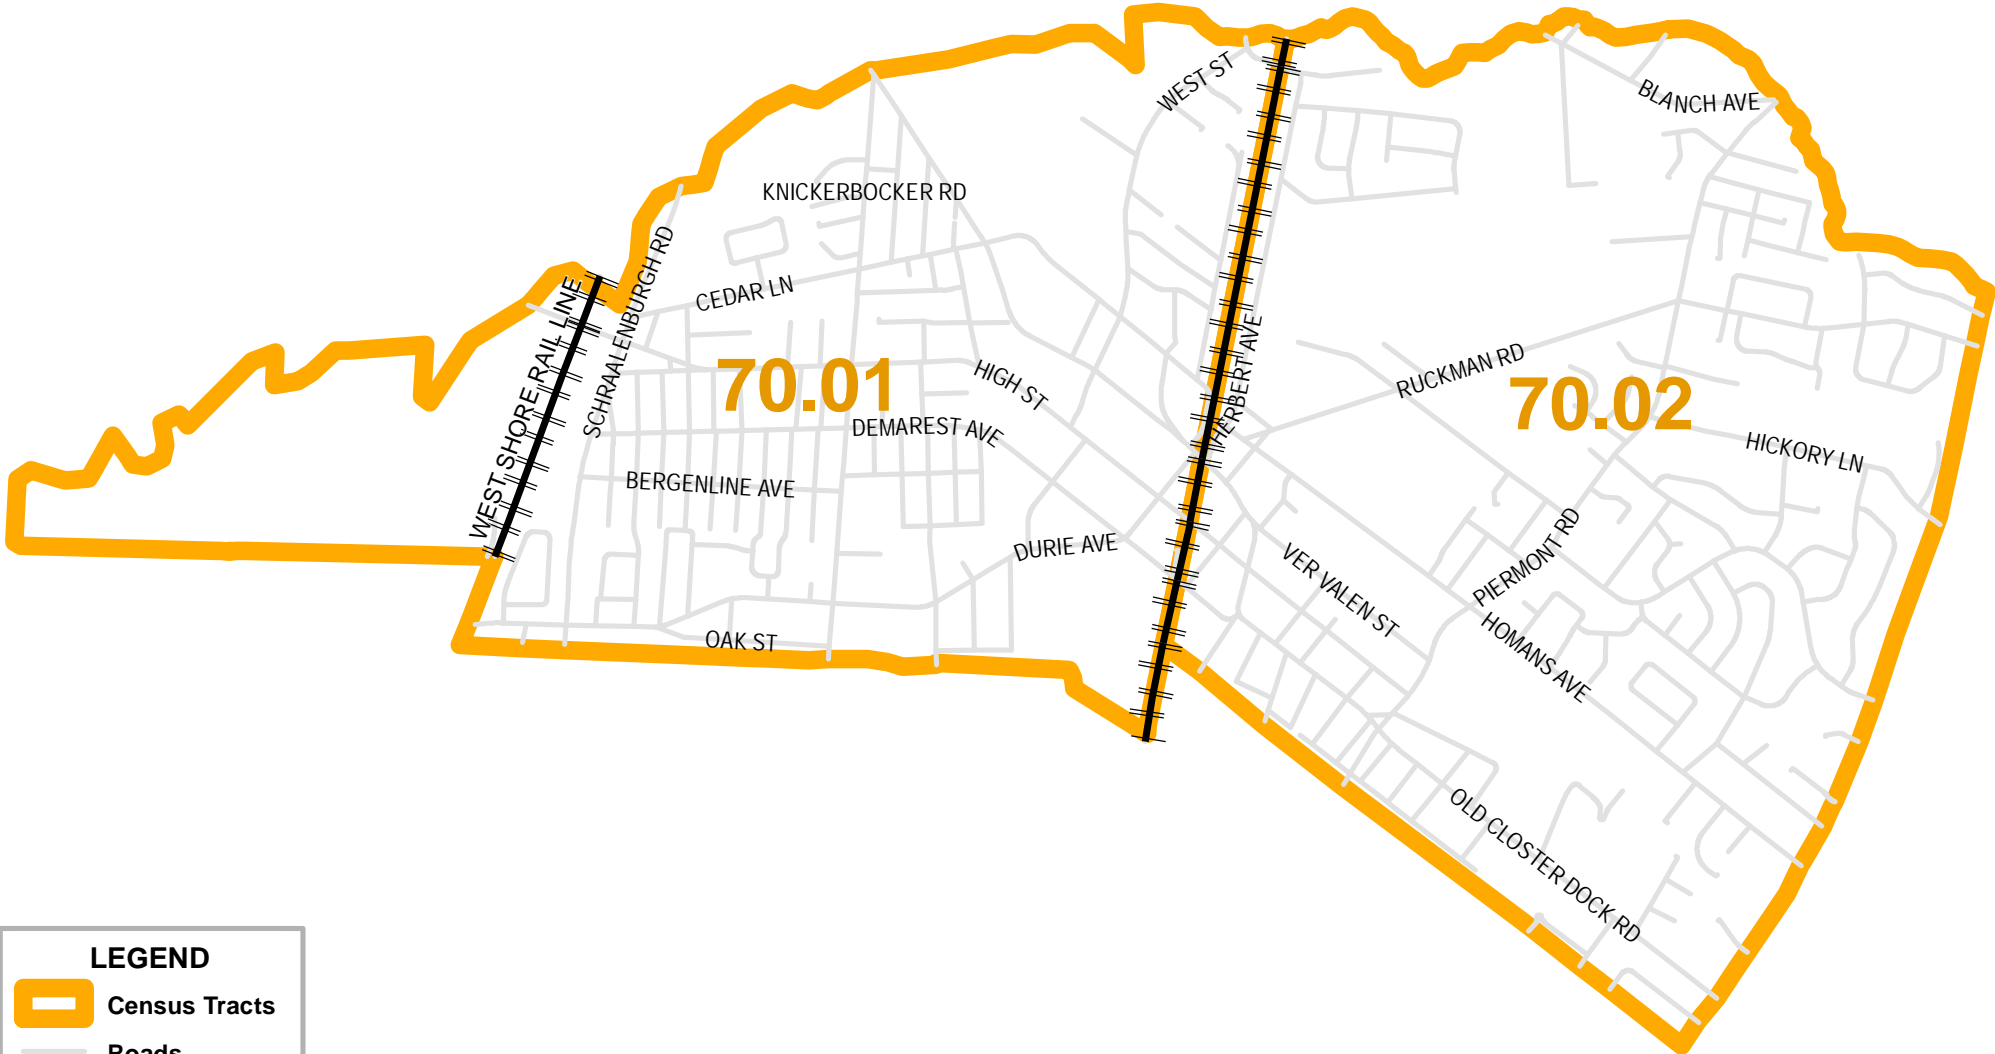

2010 CENSUS TRACTS

CLOSTER
NEW JERSEY

LEGEND

- Census Tracts
- Roads
- Rail Lines

Bergen County
Department of Planning
& Economic Development