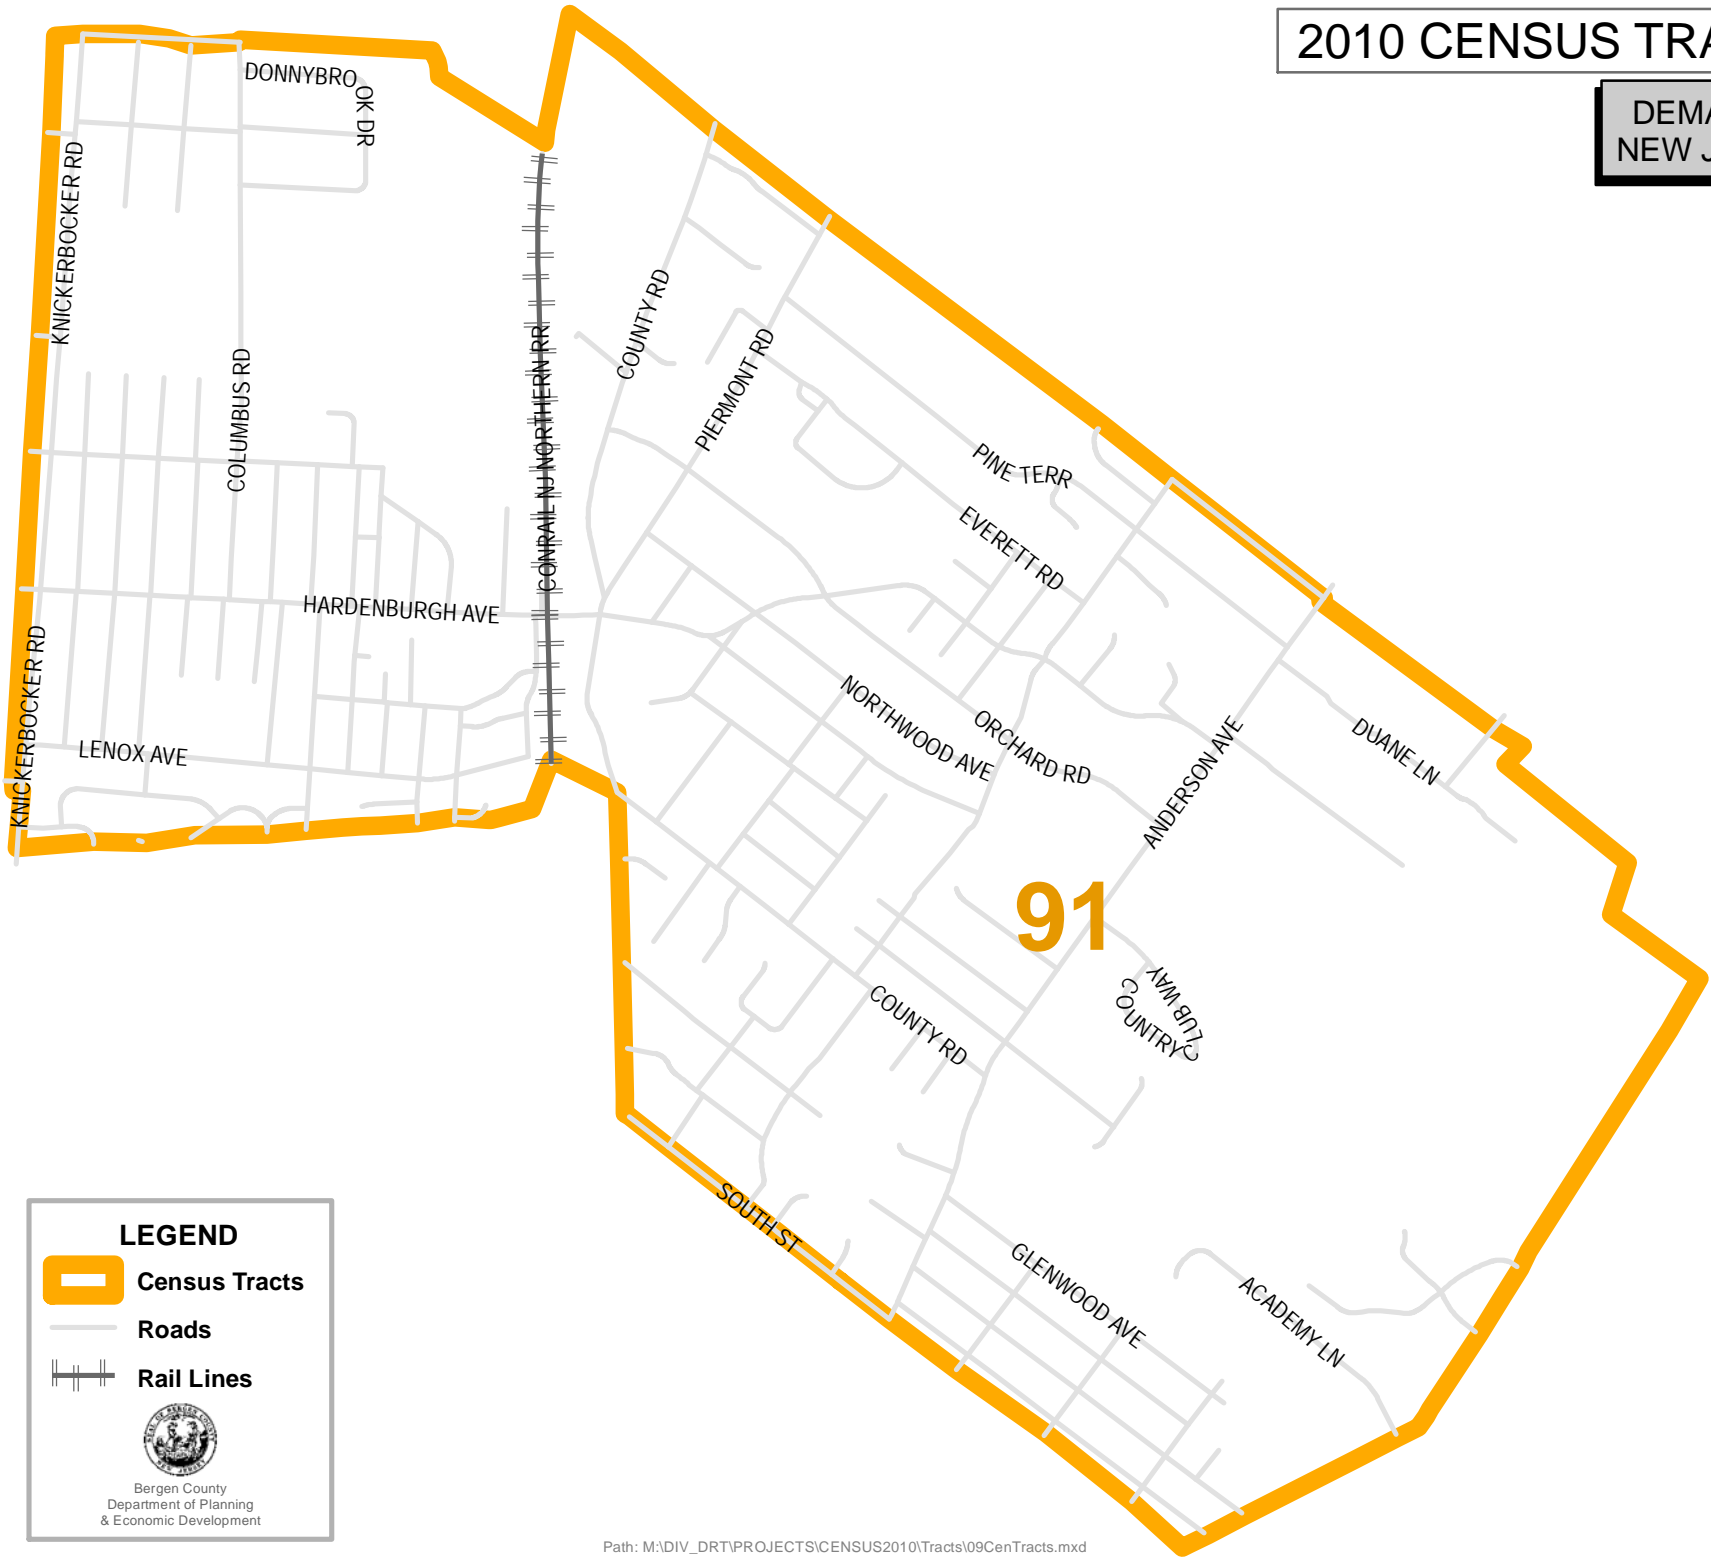

2010 CENSUS TRACTS

DEMAREST
NEW JERSEY

LEGEND

-  Census Tracts
-  Roads
-  Rail Lines

Bergen County
Department of Planning
& Economic Development