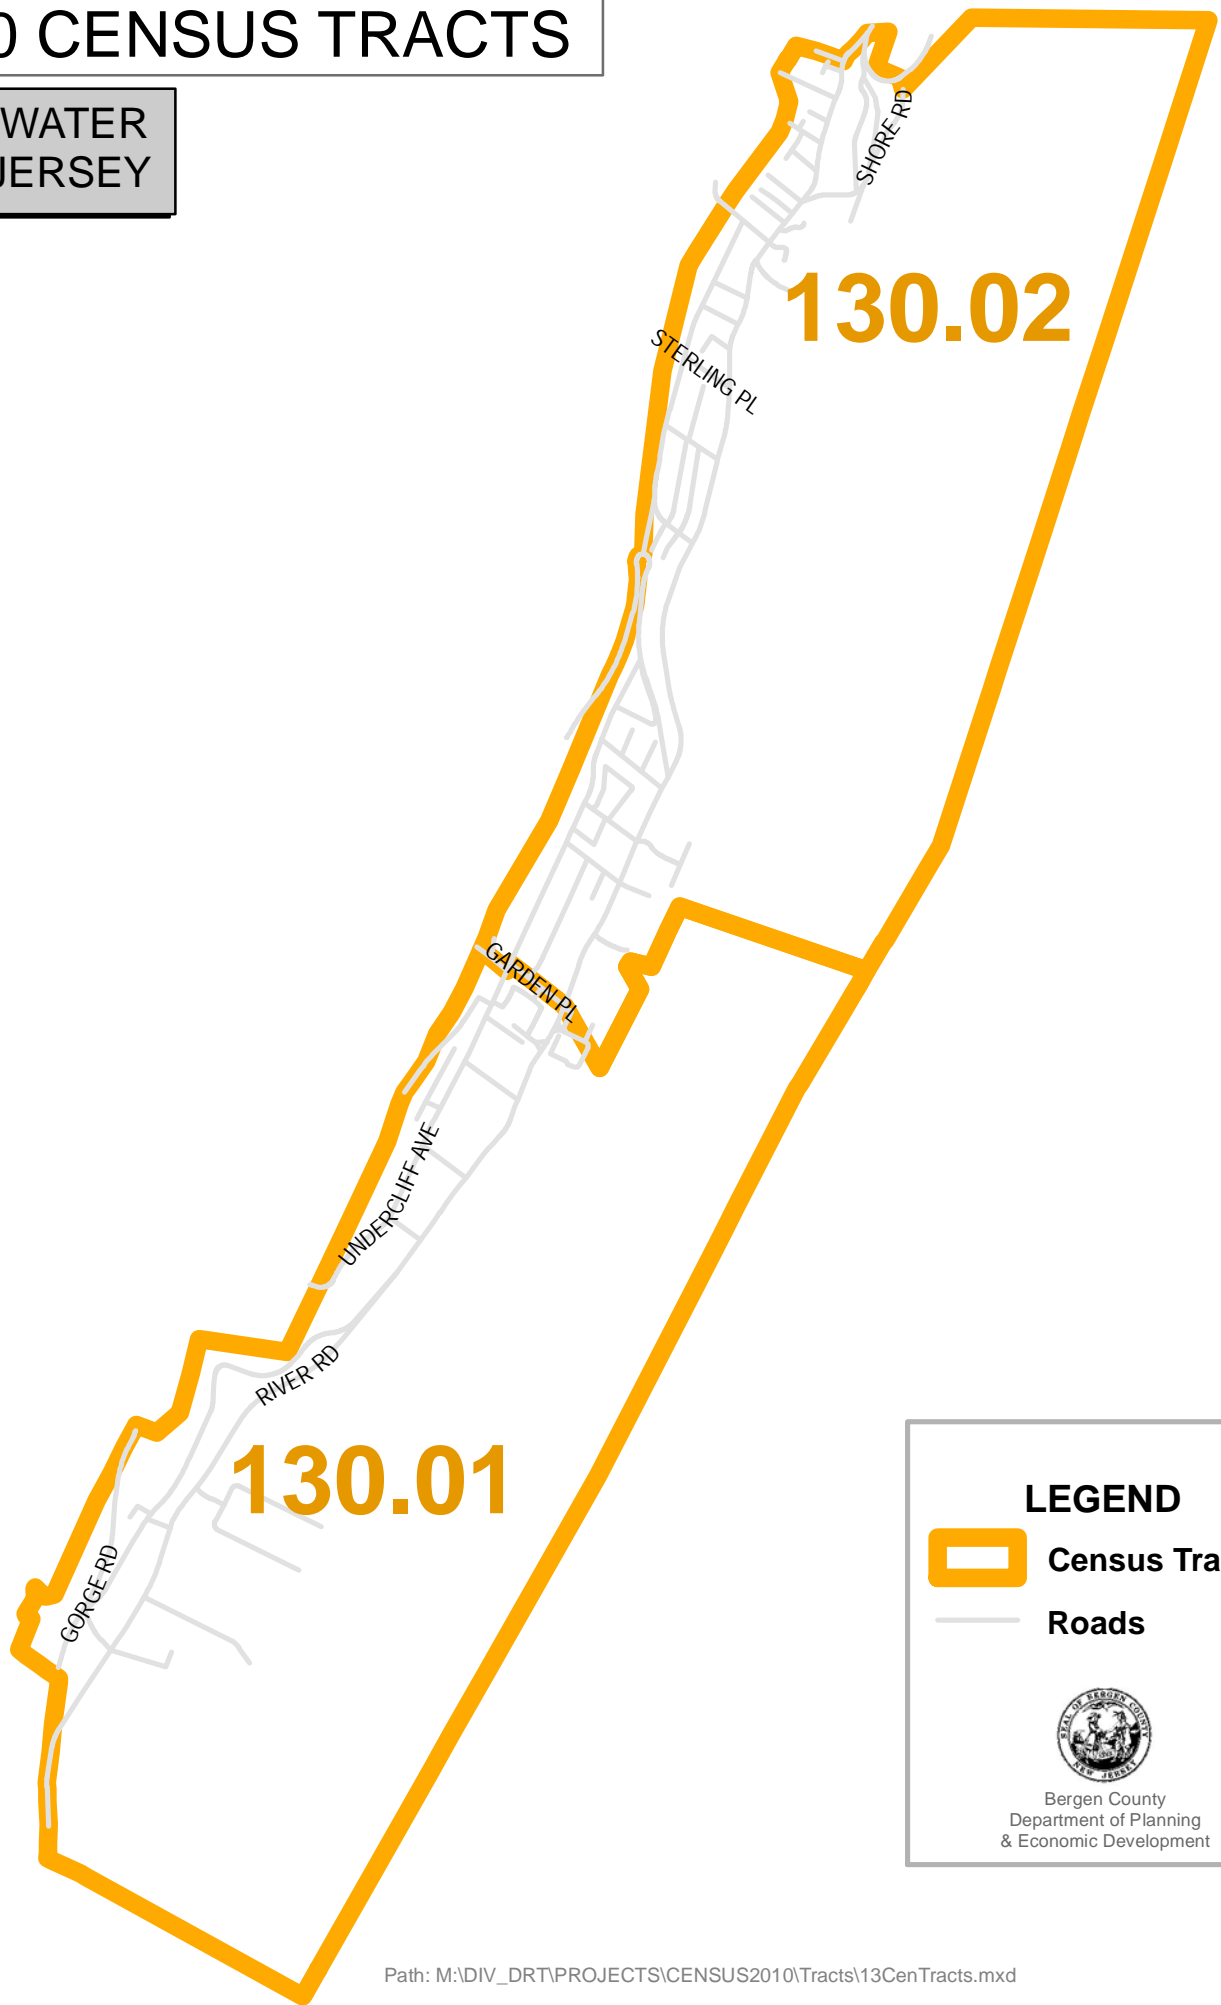

# 2010 CENSUS TRACTS

EDGEWATER  
NEW JERSEY

**LEGEND**

-  Census Tracts
-  Roads

Bergen County  
Department of Planning  
& Economic Development