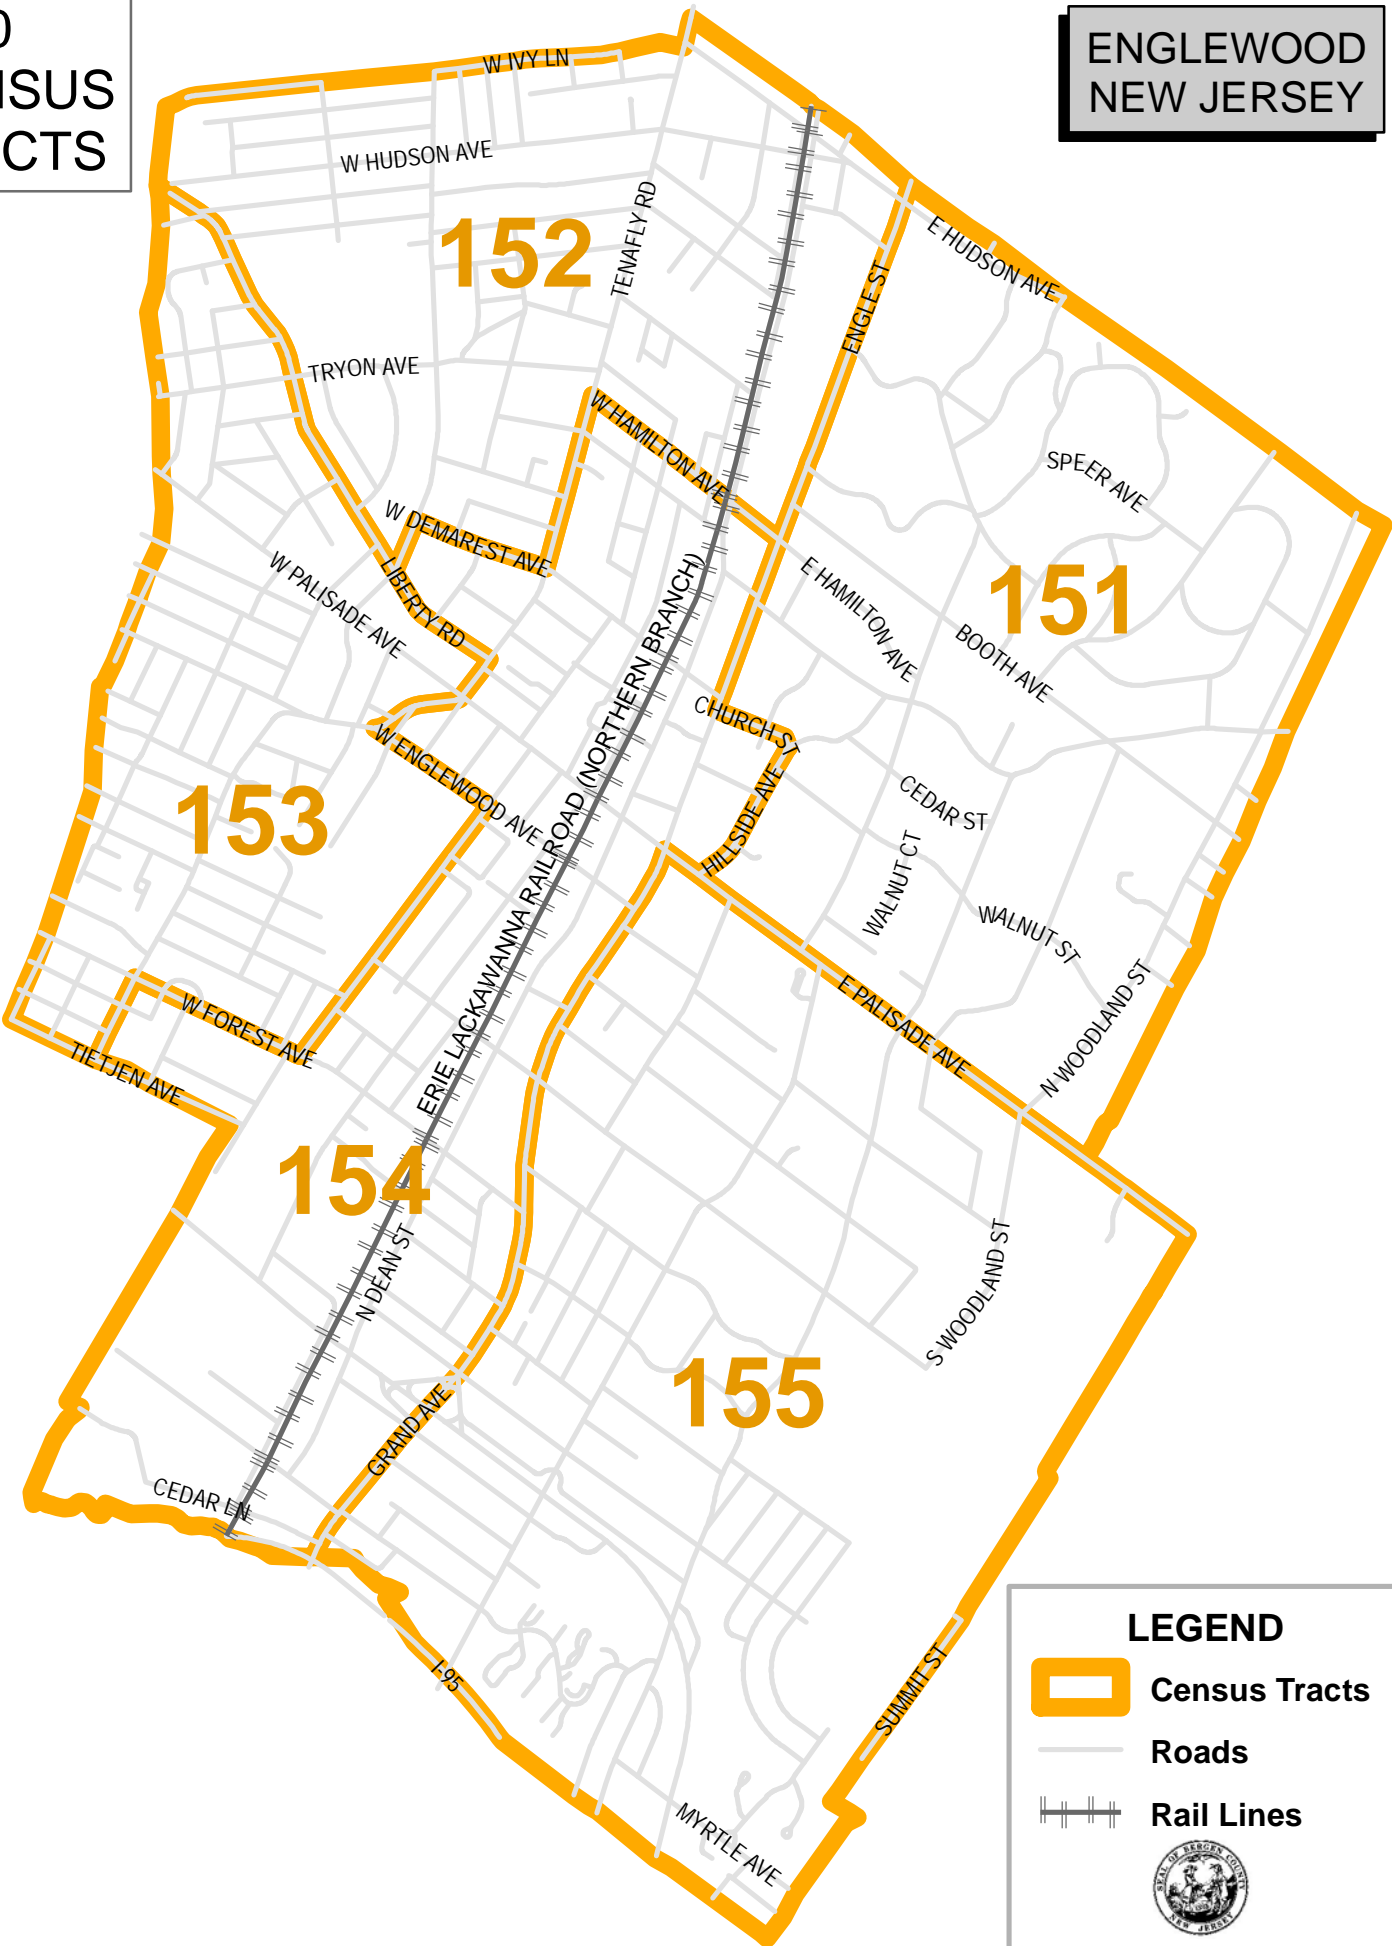

2010
CENSUS
TRACTS

ENGLEWOOD
NEW JERSEY

LEGEND

- Census Tracts
- Roads
- Rail Lines

Bergen County
Department of Planning
& Economic Development