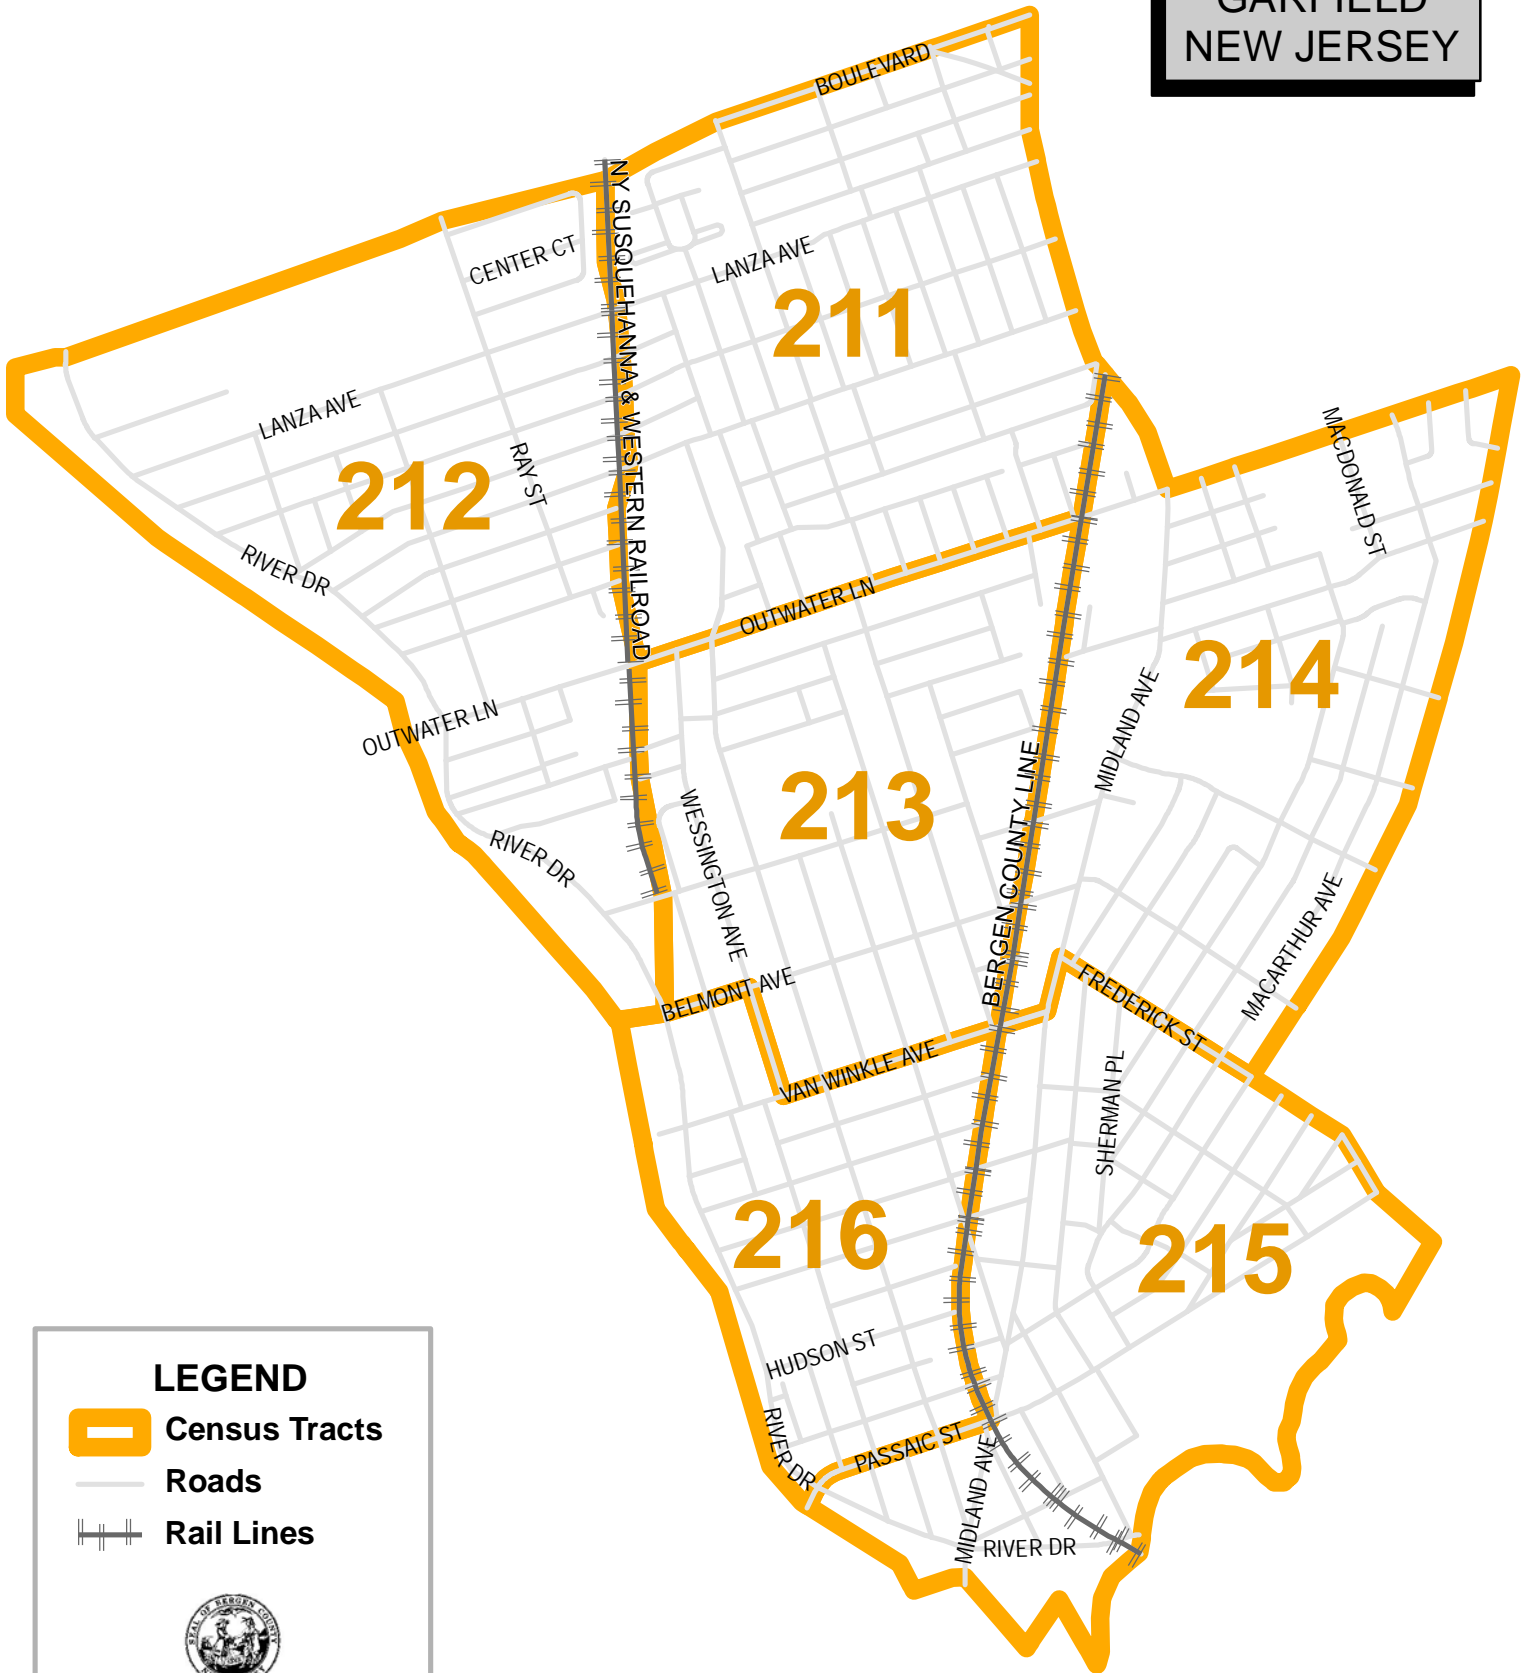

2010 CENSUS TRACTS

**GARFIELD
NEW JERSEY**

LEGEND

- Census Tracts
- Roads
- Rail Lines

Bergen County
Department of Planning
& Economic Development