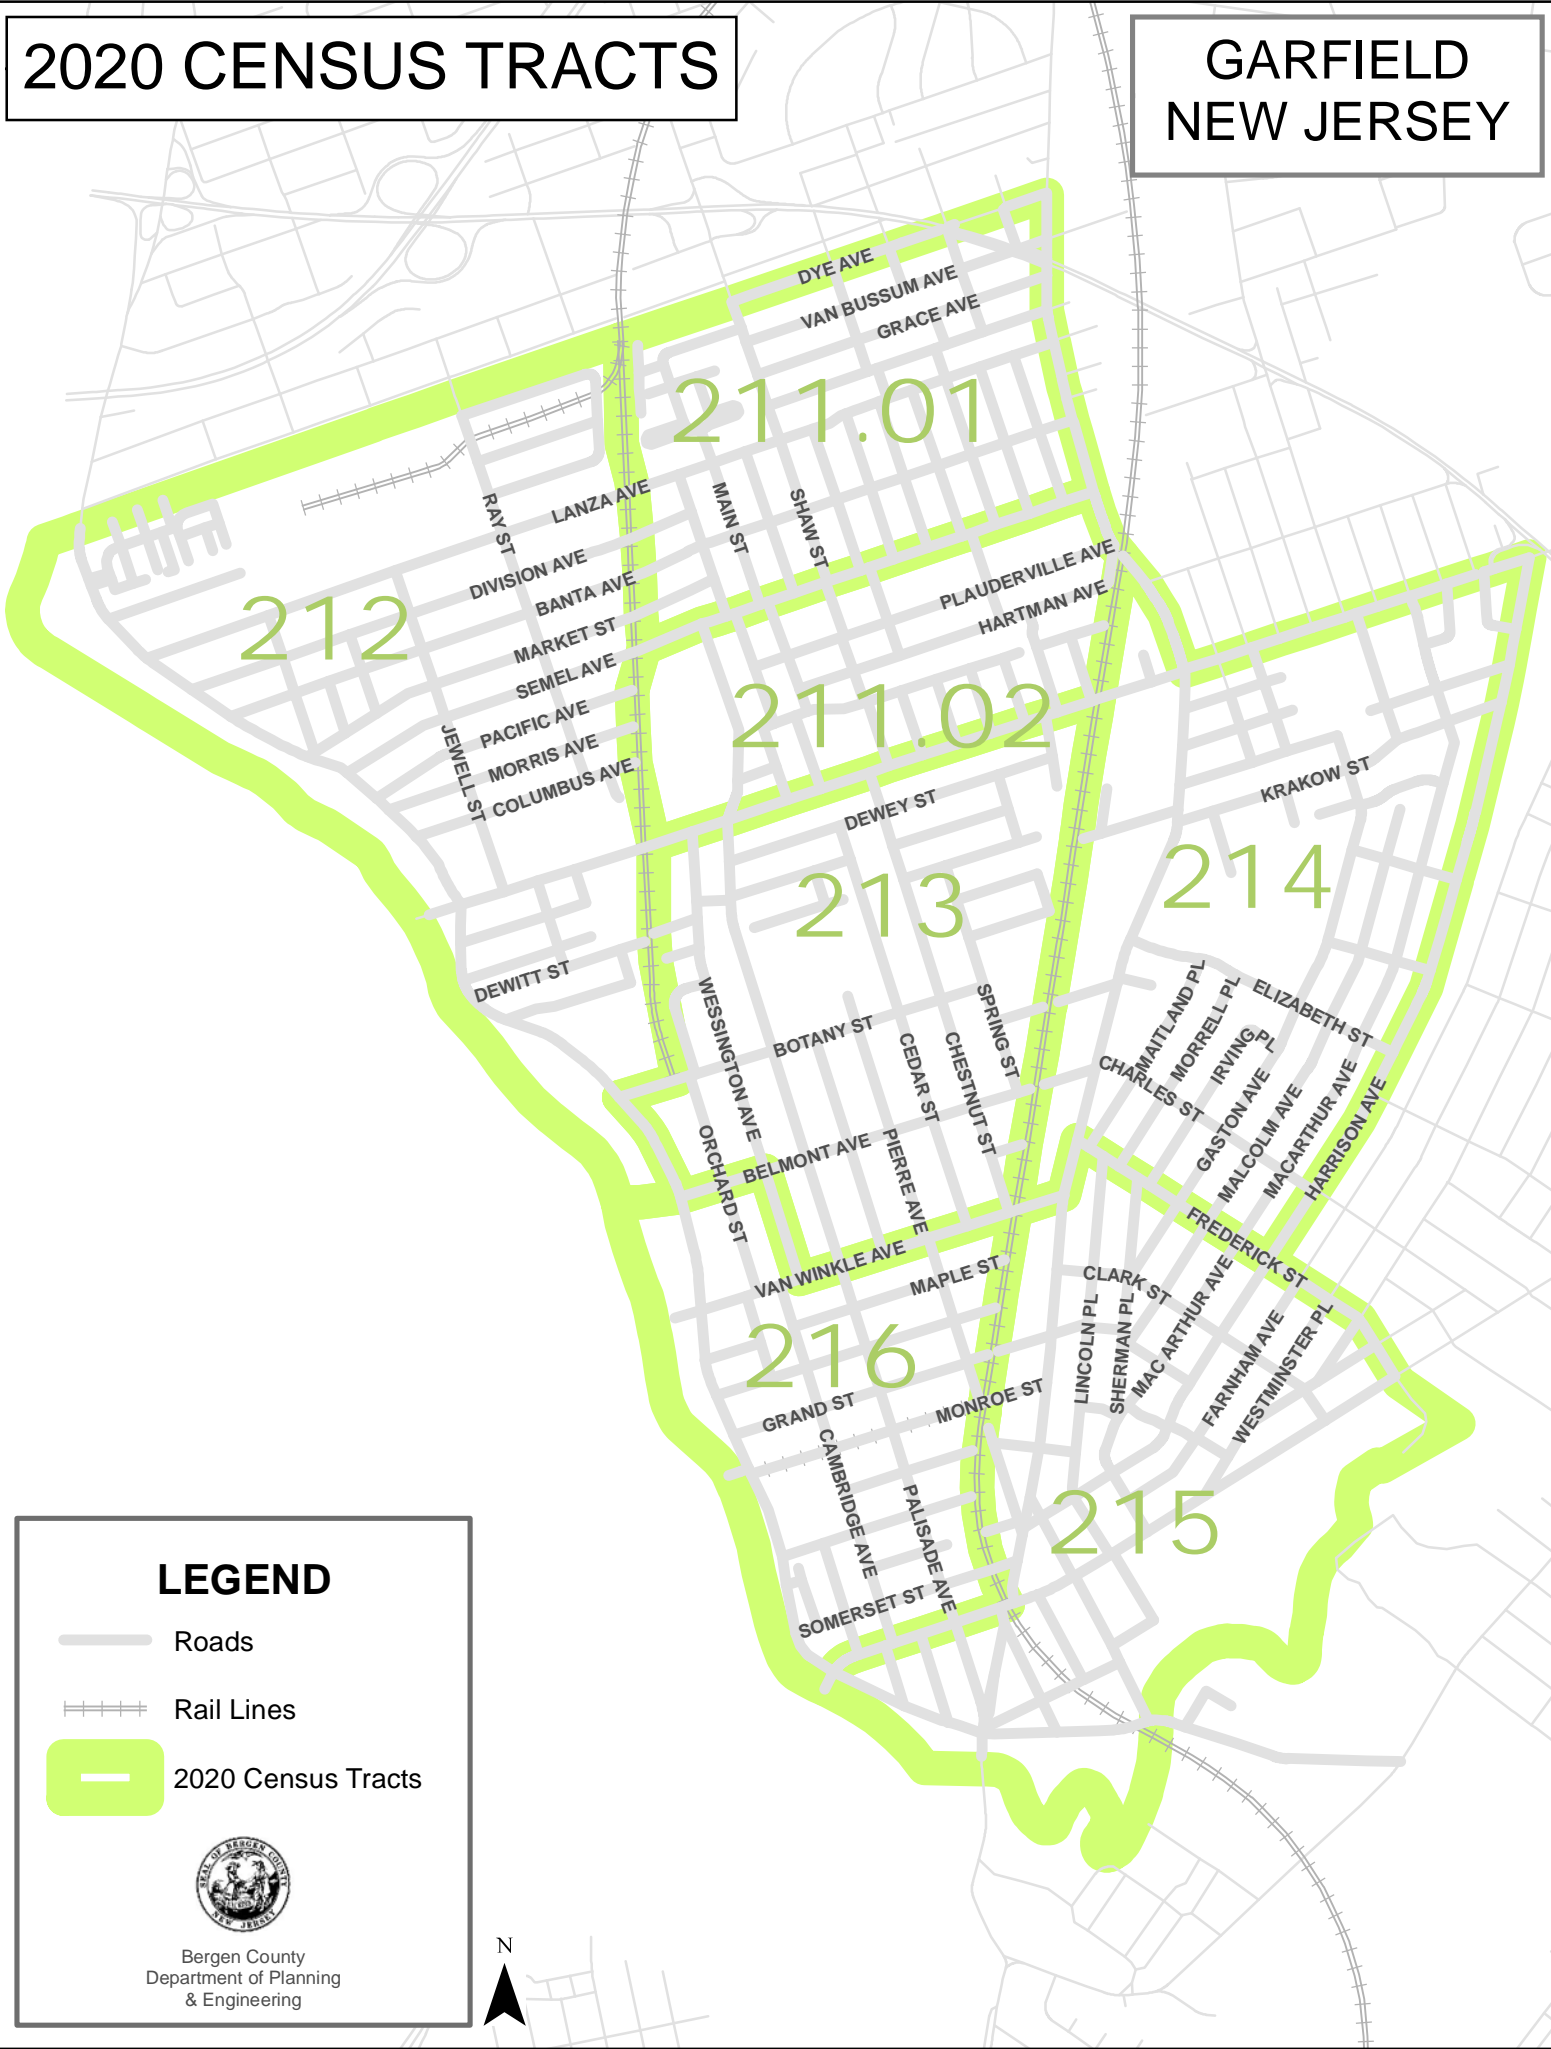

2020 CENSUS TRACTS

GARFIELD NEW JERSEY

LEGEND

-  Roads
-  Rail Lines
-  2020 Census Tracts

Bergen County
Department of Planning
& Engineering