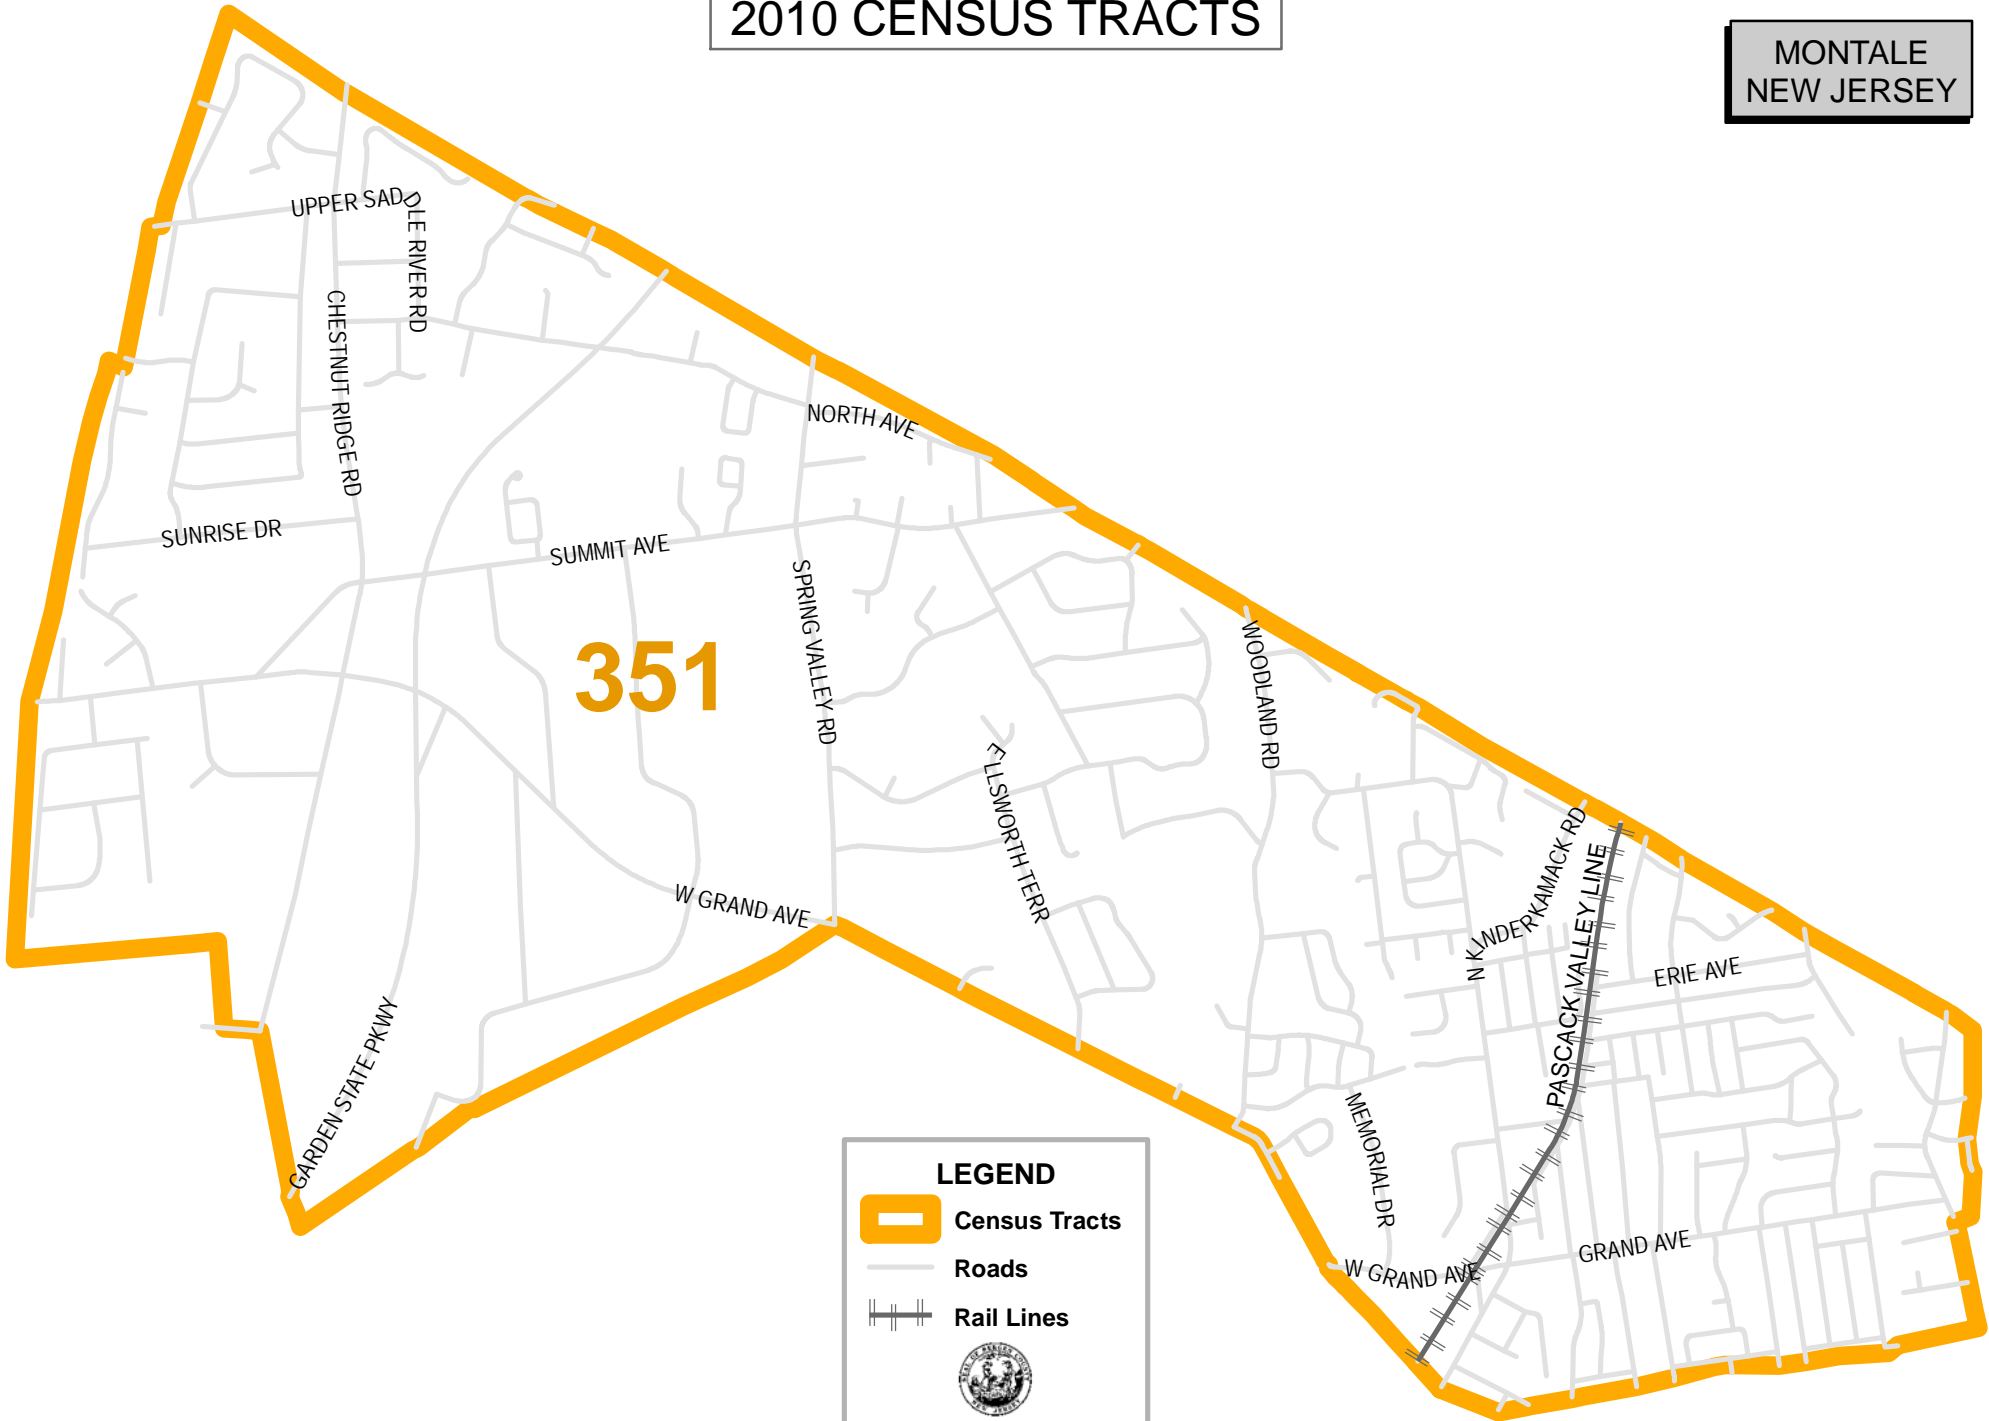

2010 CENSUS TRACTS

MONTALE
NEW JERSEY

LEGEND

-  Census Tracts
-  Roads
-  Rail Lines

Bergen County
Department of Planning
& Economic Development