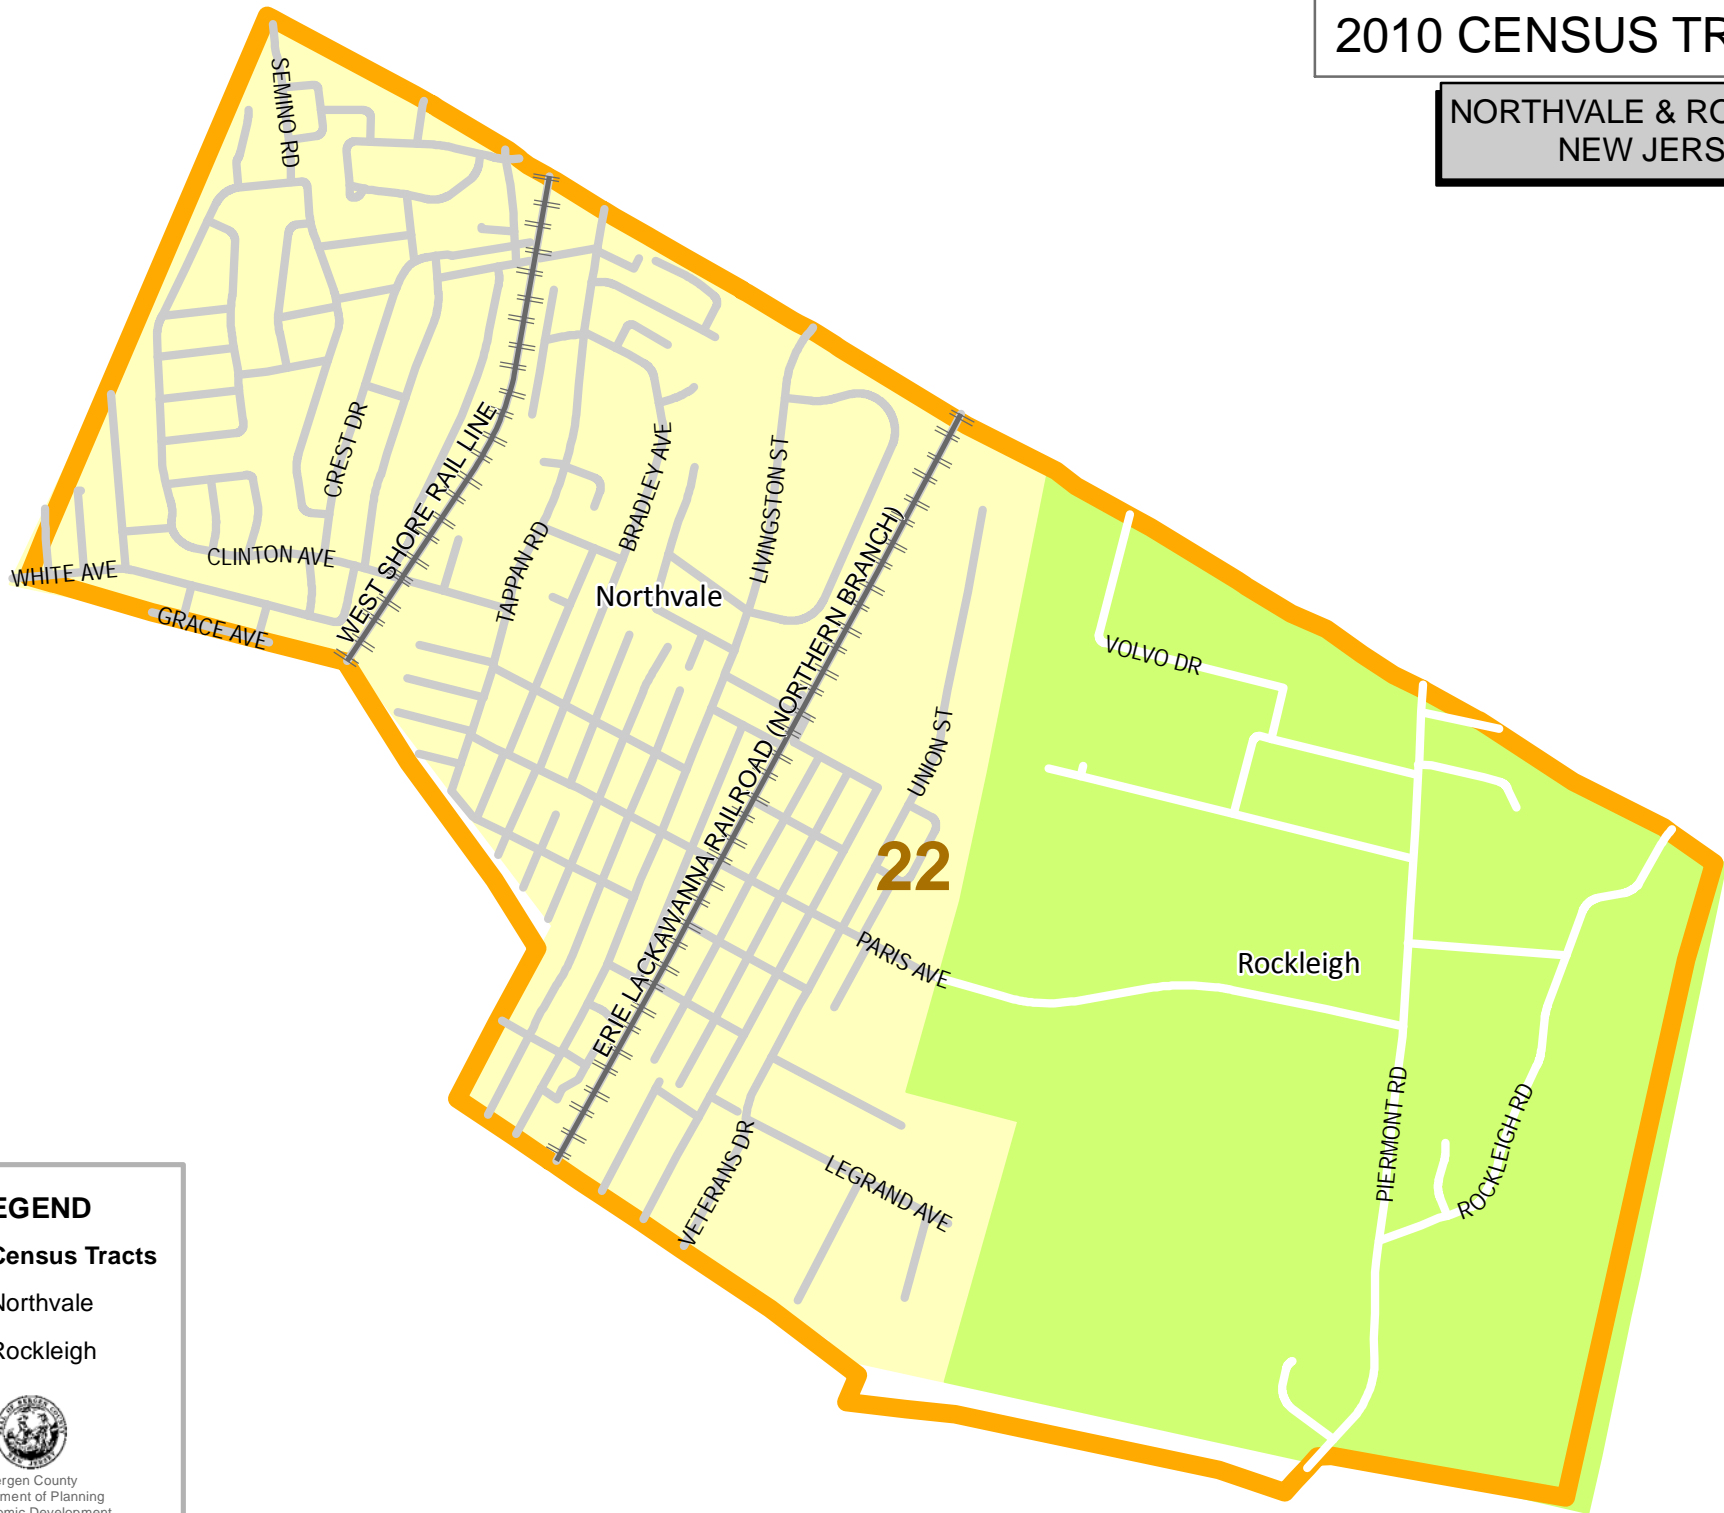

2010 CENSUS TRACTS

NORTHVALE & ROCKLEIGH
NEW JERSEY

LEGEND

-  Census Tracts
-  Northvale
-  Rockleigh

Bergen County
Department of Planning
& Economic Development