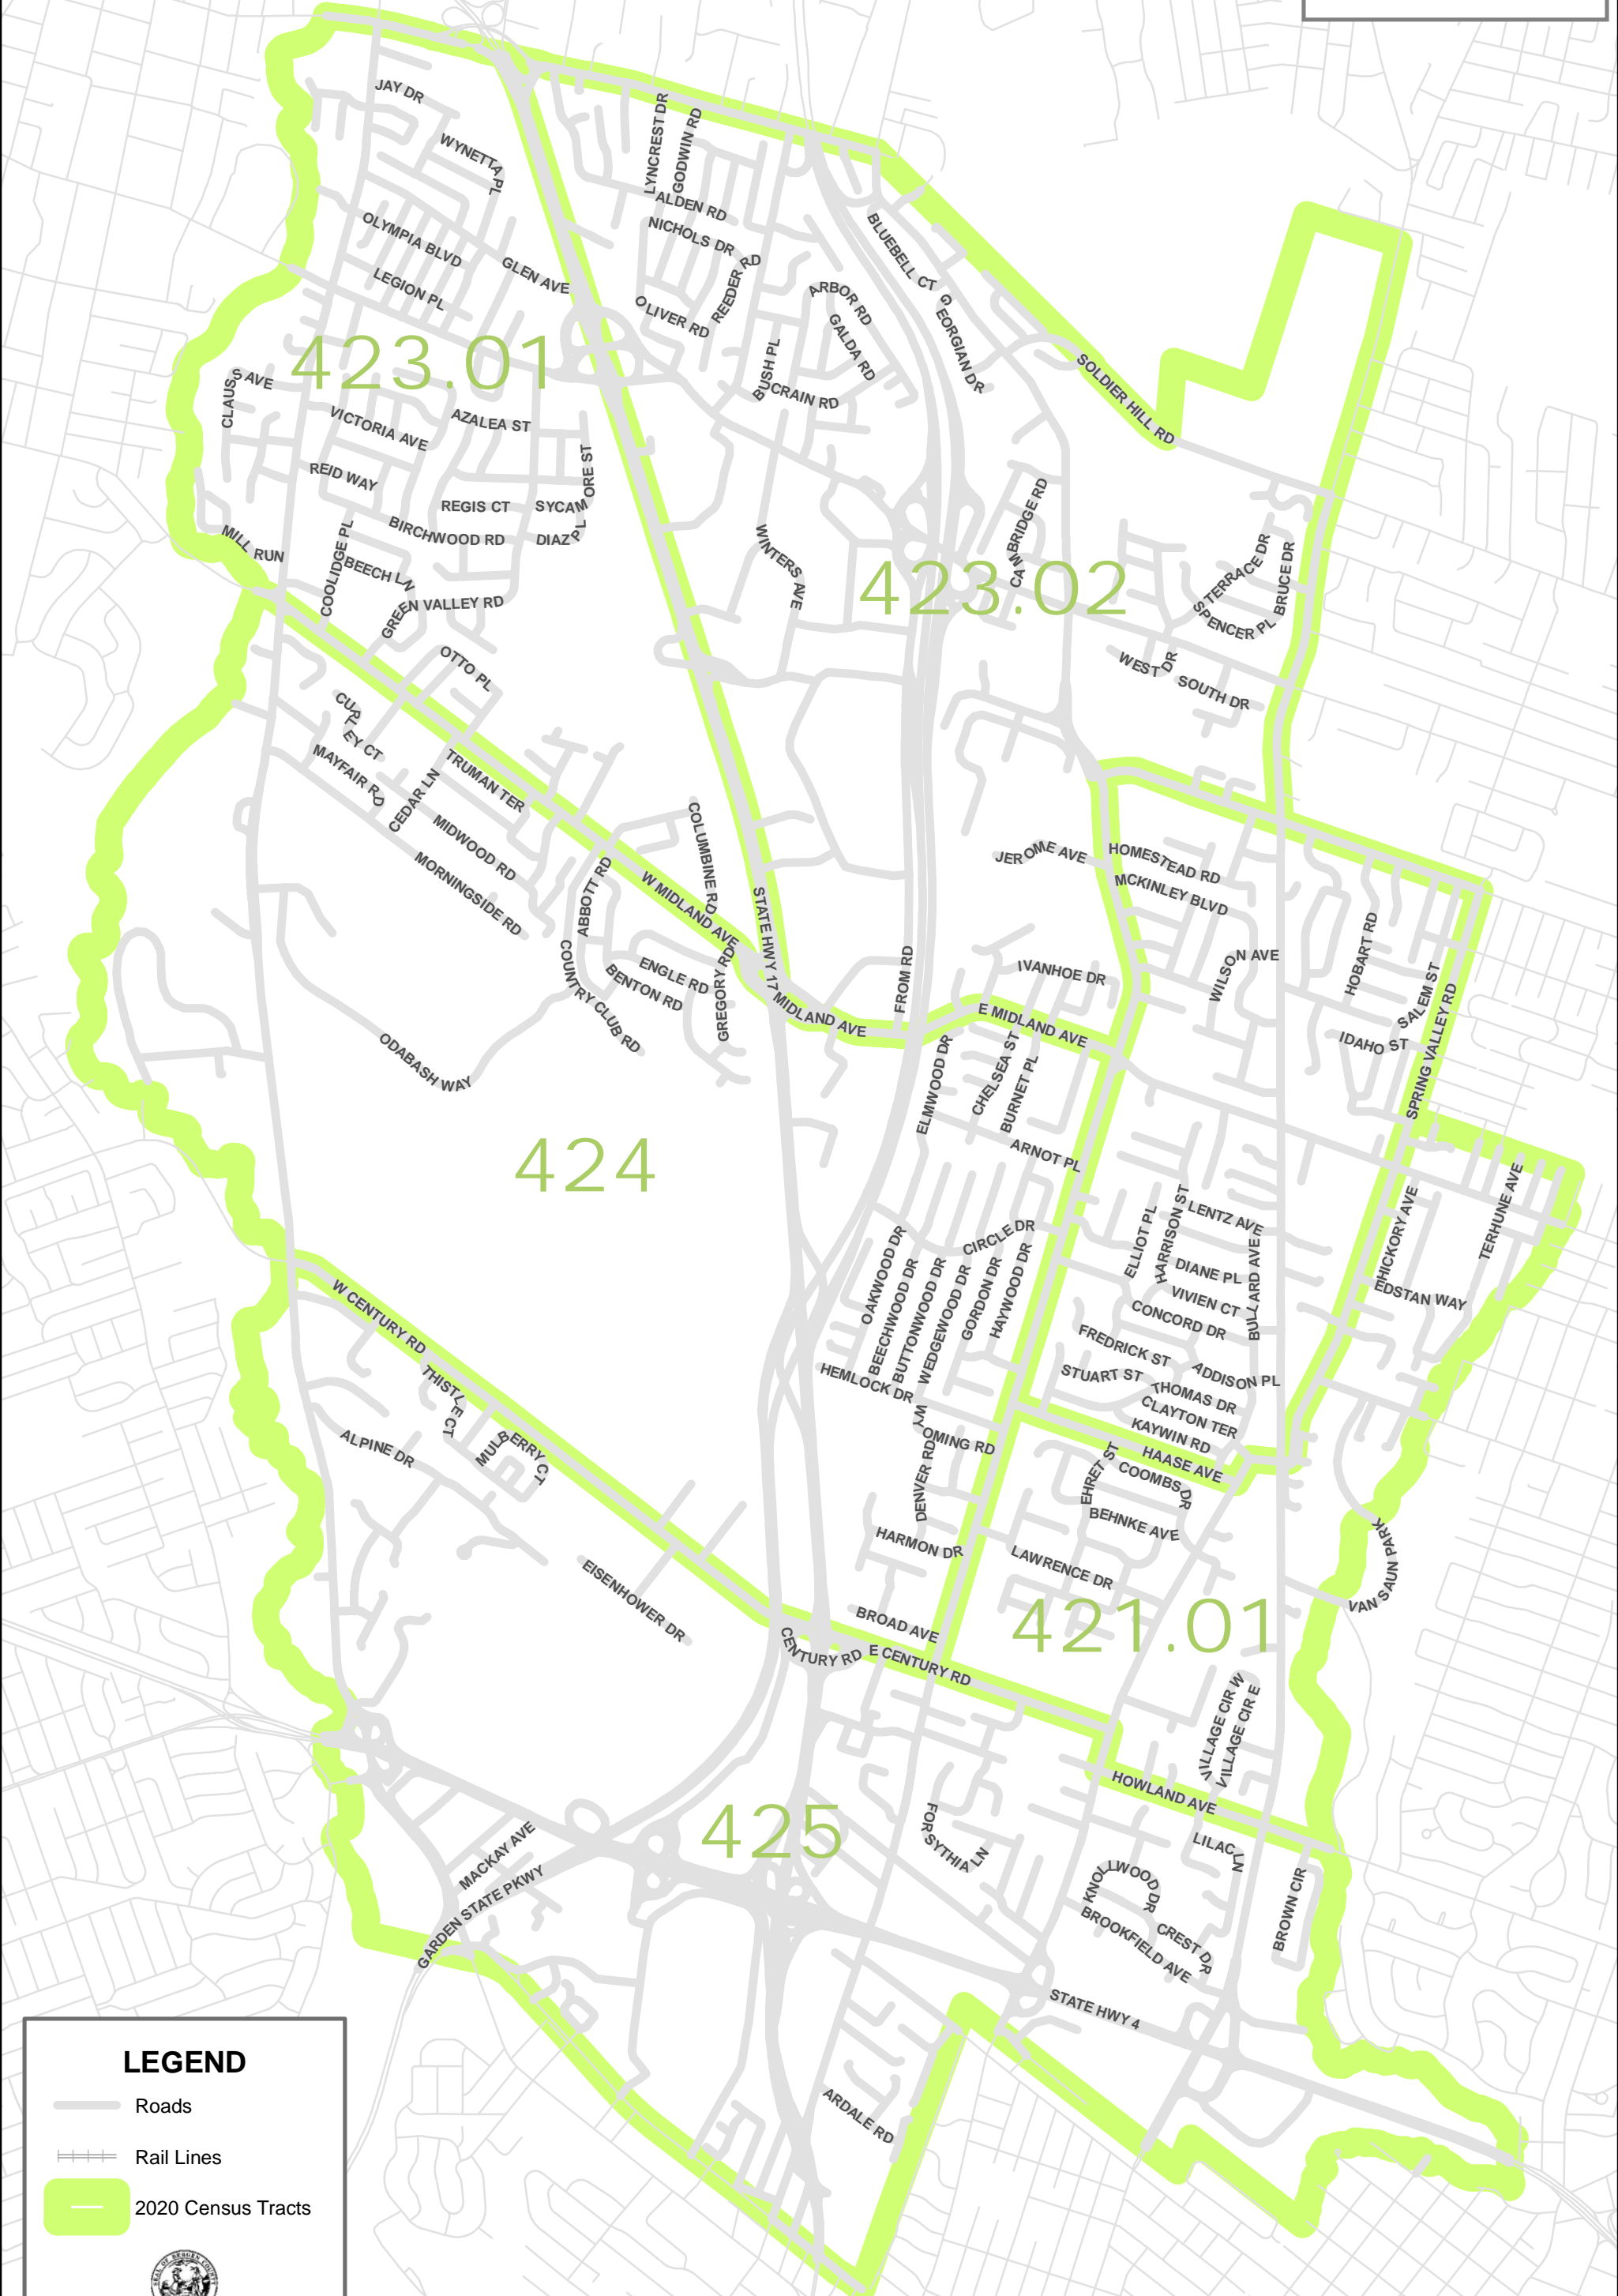

2020 CENSUS TRACTS

PARAMUS NEW JERSEY

LEGEND

- Roads
- ==== Rail Lines
- 2020 Census Tracts

Bergen County
Department of Planning
& Engineering