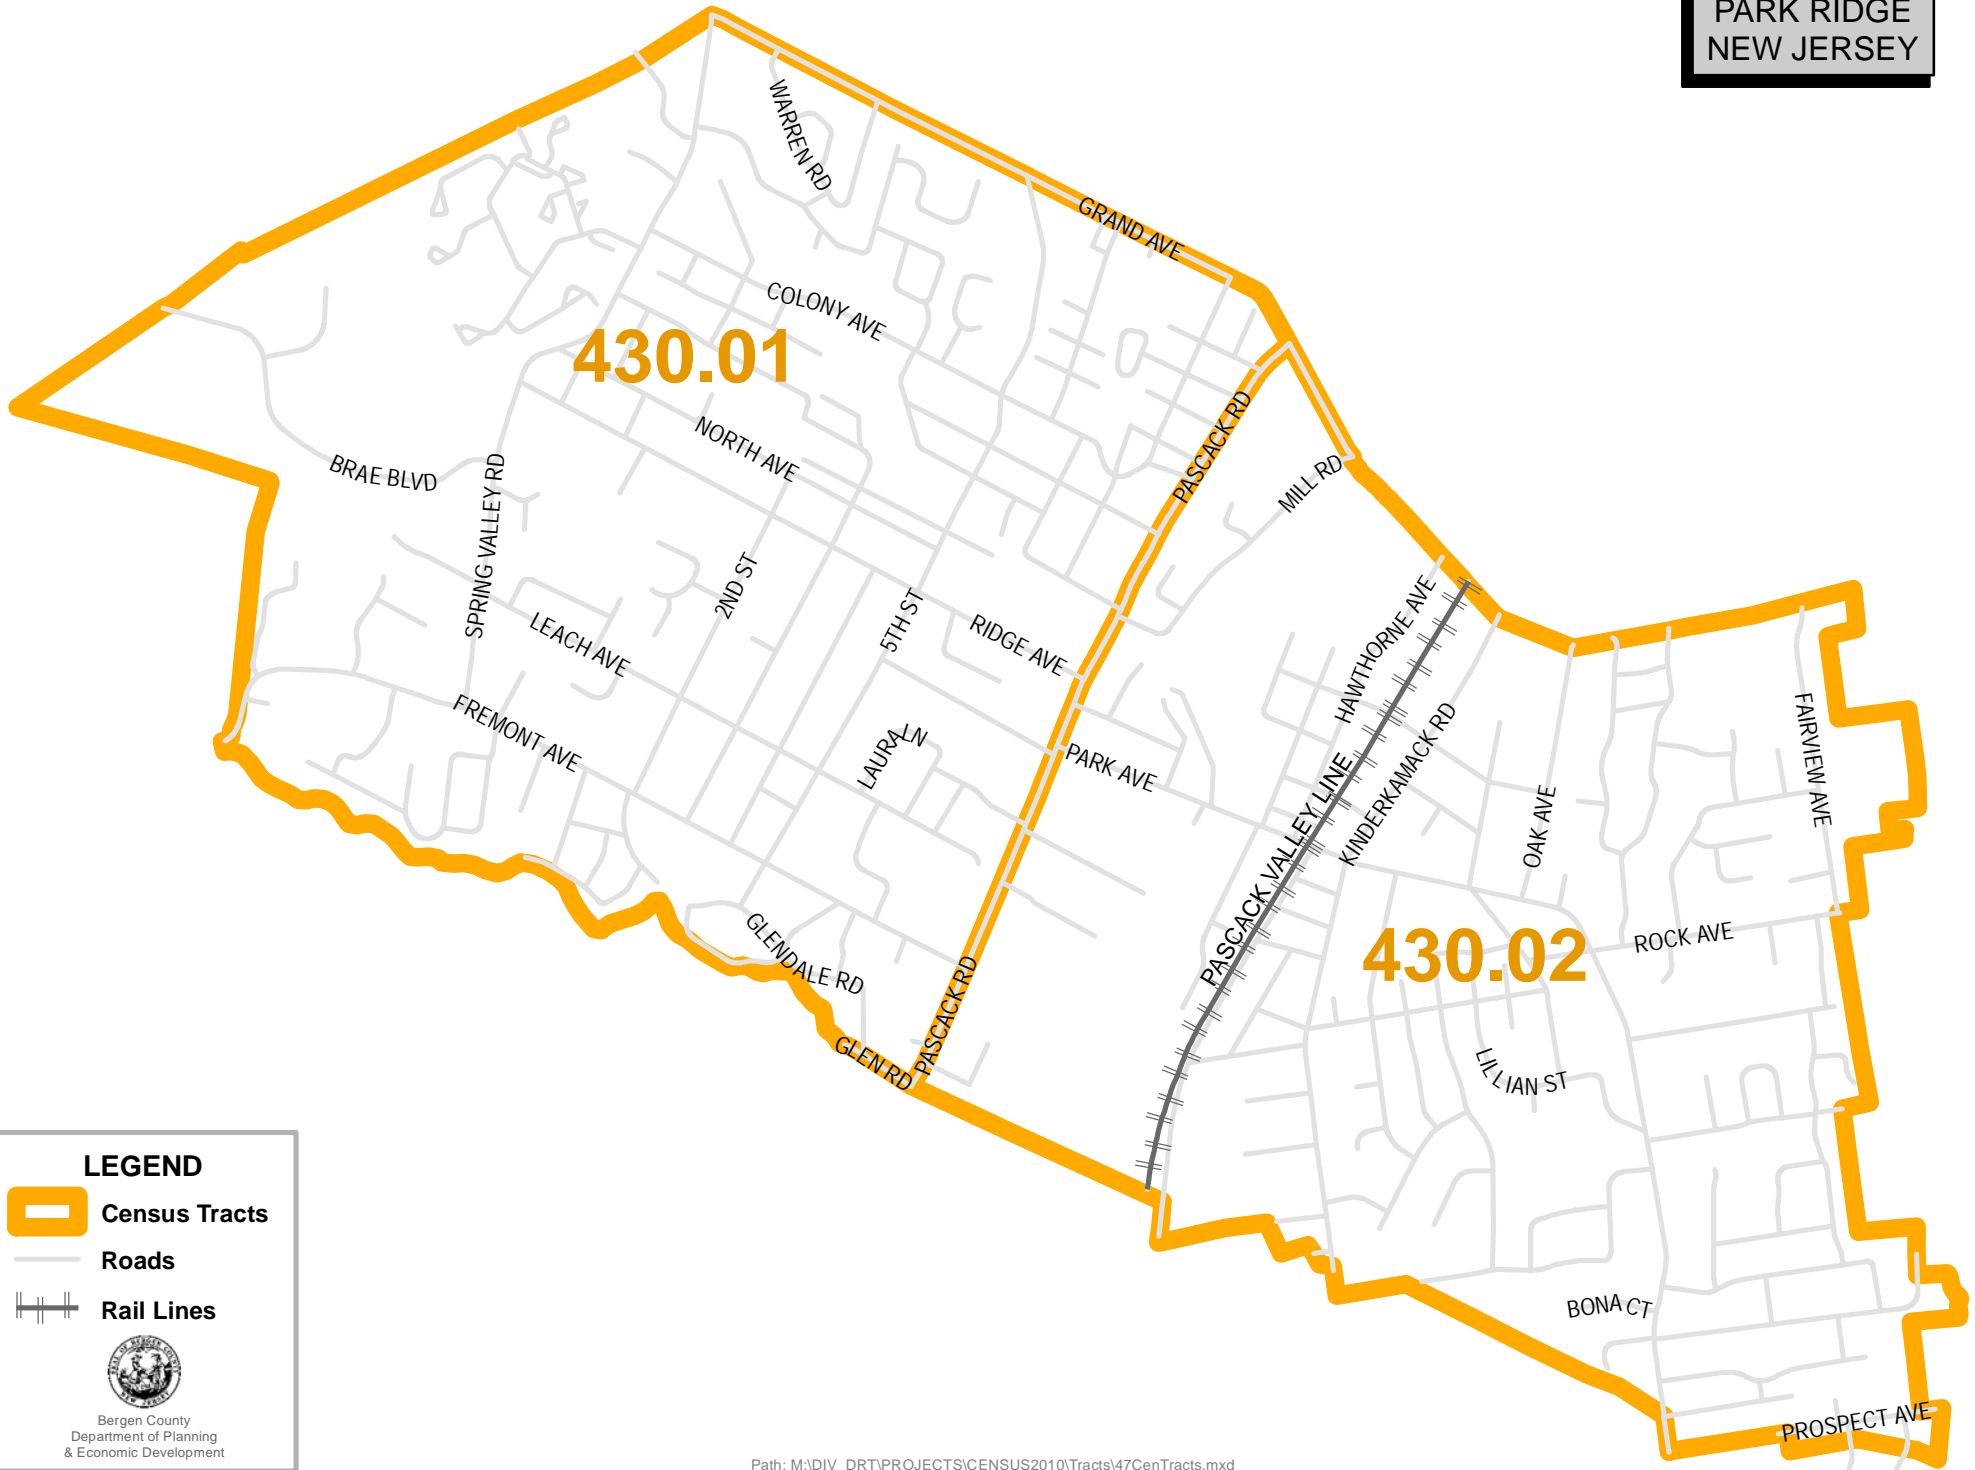

2010 CENSUS TRACTS

PARK RIDGE
NEW JERSEY

LEGEND

- Census Tracts
- Roads
- Rail Lines

Bergen County
Department of Planning
& Economic Development