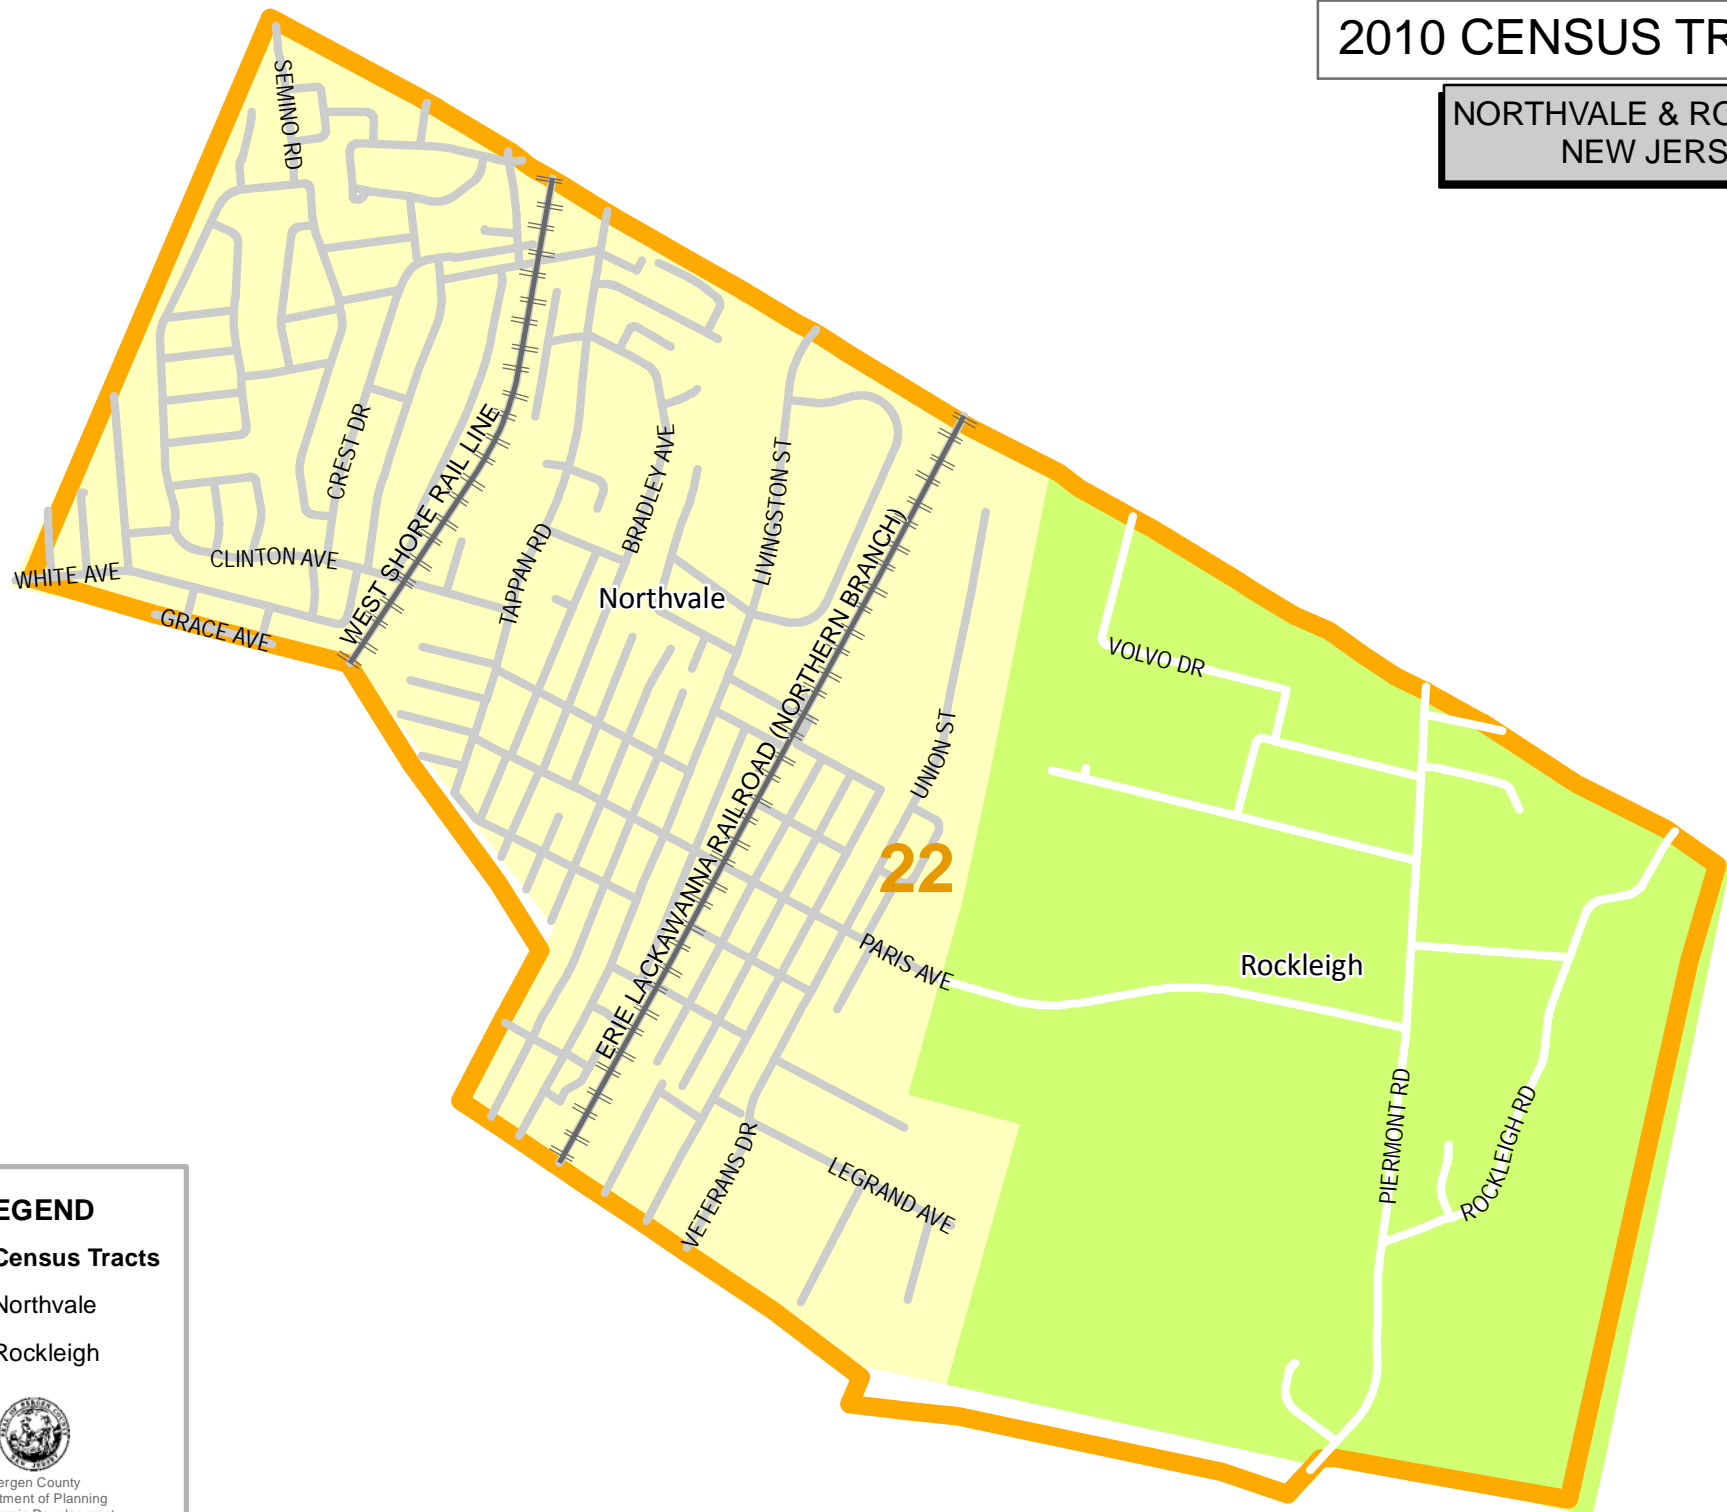

2010 CENSUS TRACTS

NORTHVALE & ROCKLEIGH NEW JERSEY

LEGEND

- Census Tracts
- Northvale
- Rockleigh

Bergen County
Department of Planning
& Economic Development