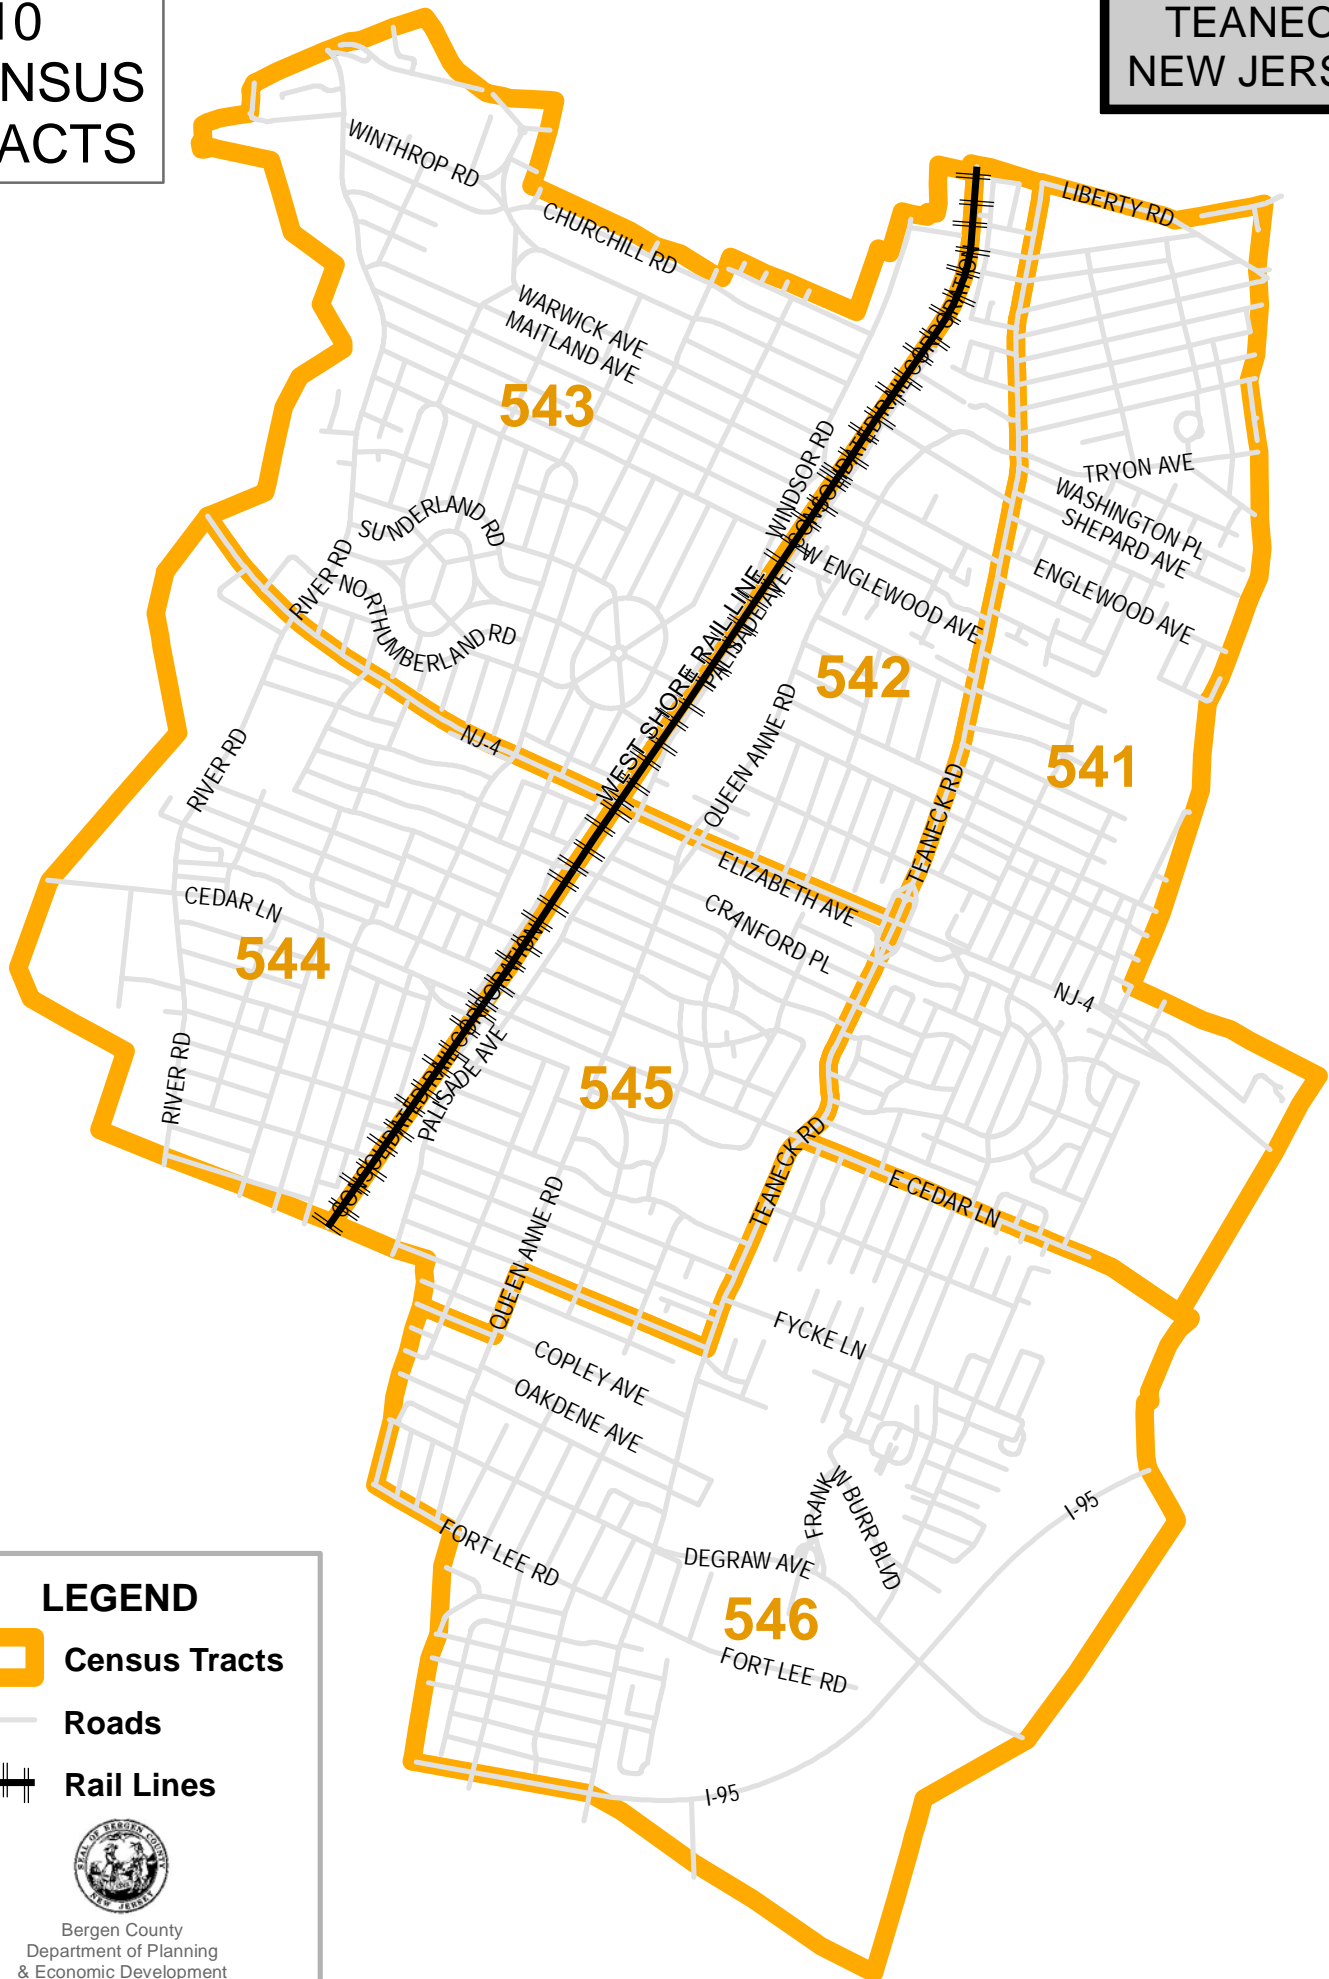

2010 CENSUS TRACTS

TEANECK NEW JERSEY

LEGEND

-  Census Tracts
-  Roads
-  Rail Lines

Bergen County
Department of Planning
& Economic Development