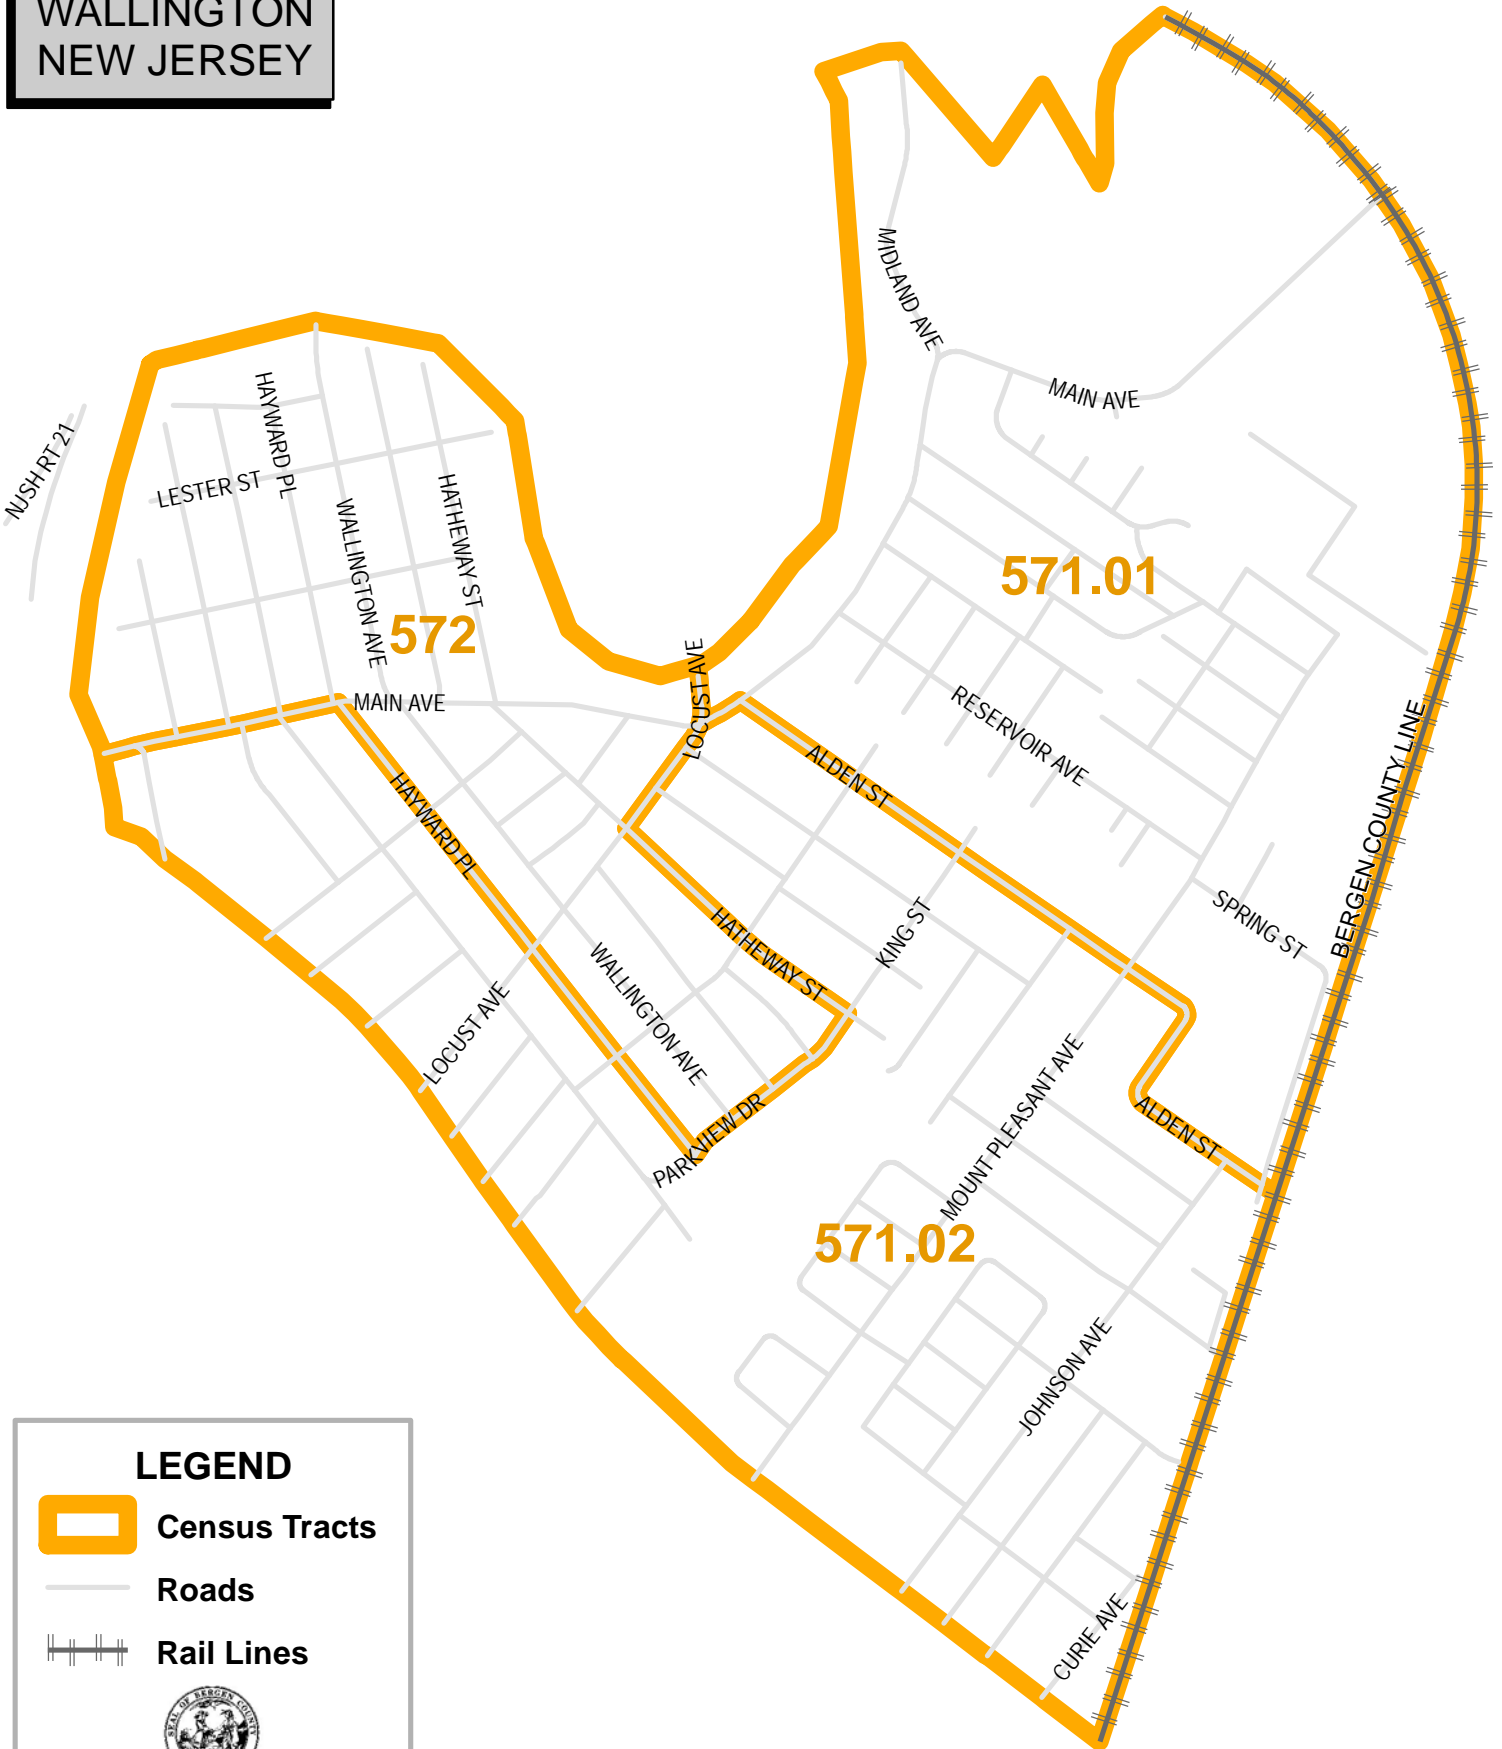

2010 CENSUS TRACTS

WALLINGTON
NEW JERSEY

LEGEND

Census Tracts

Roads

Rail Lines

Bergen County
Department of Planning
& Economic Development