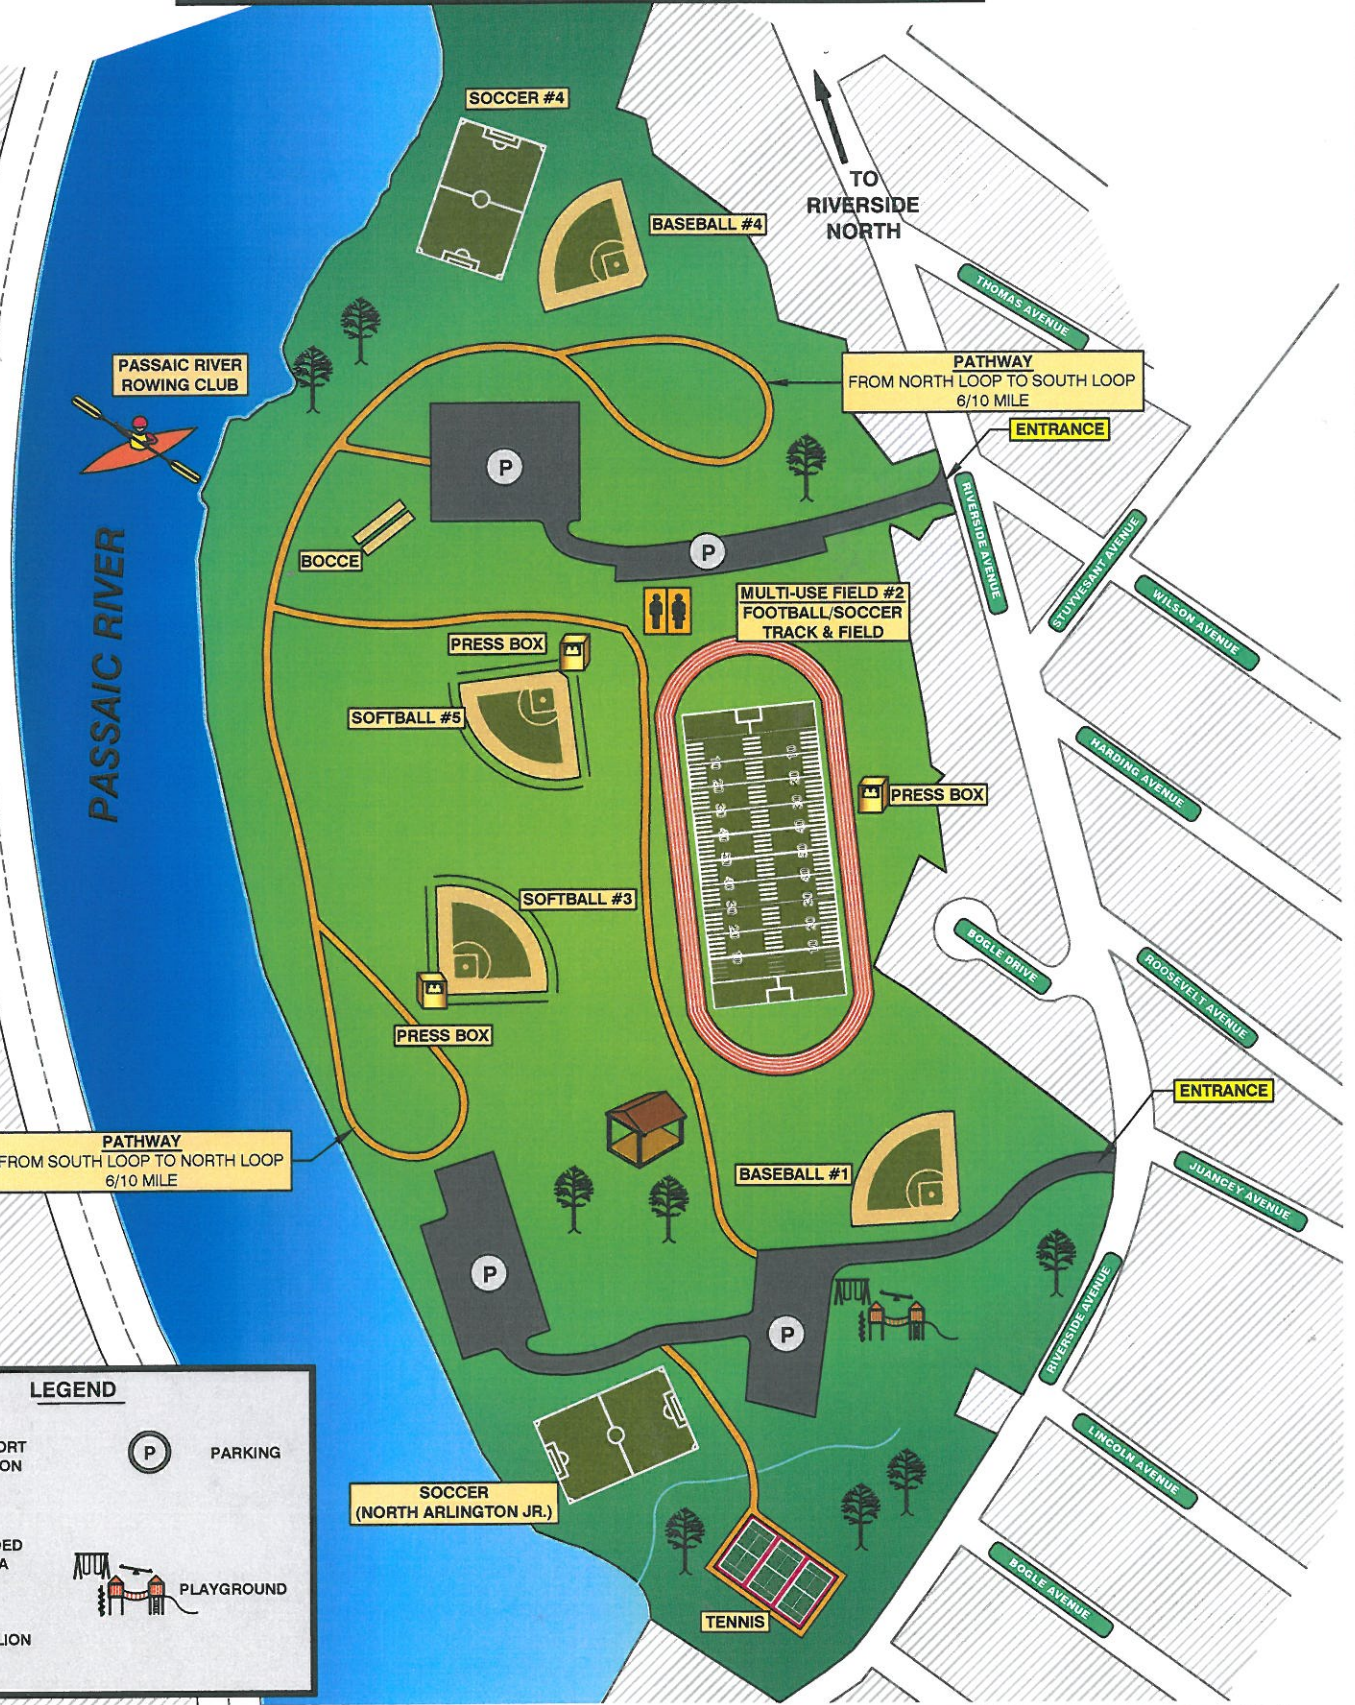

# RIVERSIDE-SOUTH COUNTY PARK

RIVERSIDE & JAUNCEY AVENUE  
NORTH ARLINGTON, N.J.

21

PATHWAY  
FROM SOUTH LOOP TO NORTH LOOP  
6/10 MILE

PATHWAY  
FROM NORTH LOOP TO SOUTH LOOP  
6/10 MILE

NORTH

**LEGEND**

	COMFORT STATION		PARKING
	WOODED AREA		PLAYGROUND
	PAVILLION		